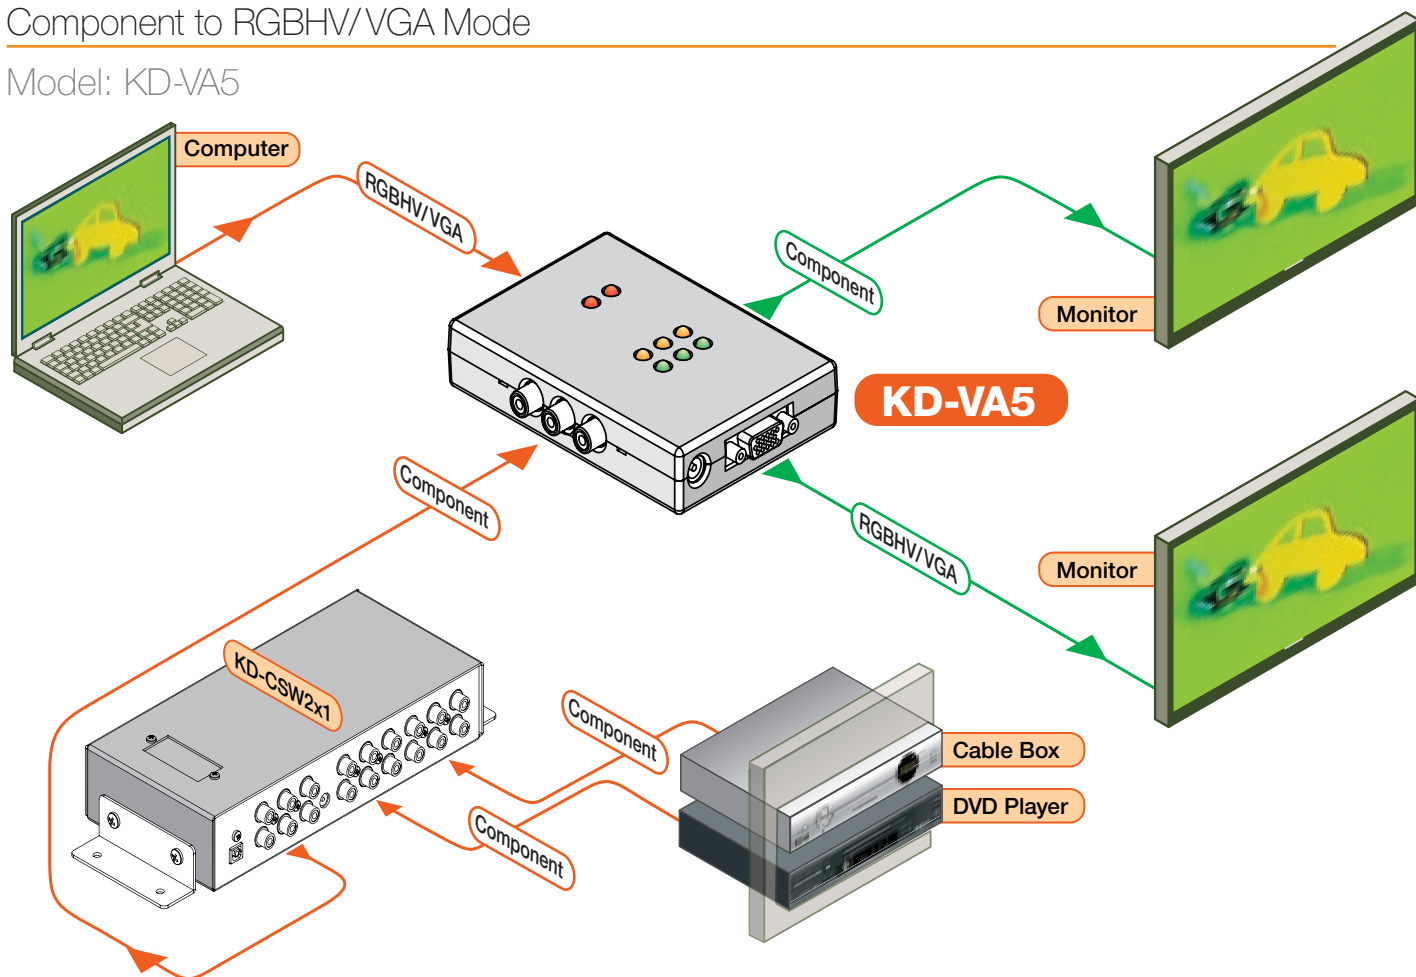

Component to RGBHV/VGA Mode

Model: KD-VA5

RGBHV/VGA to Component Mode

Key Digital® Exclusive Technologies