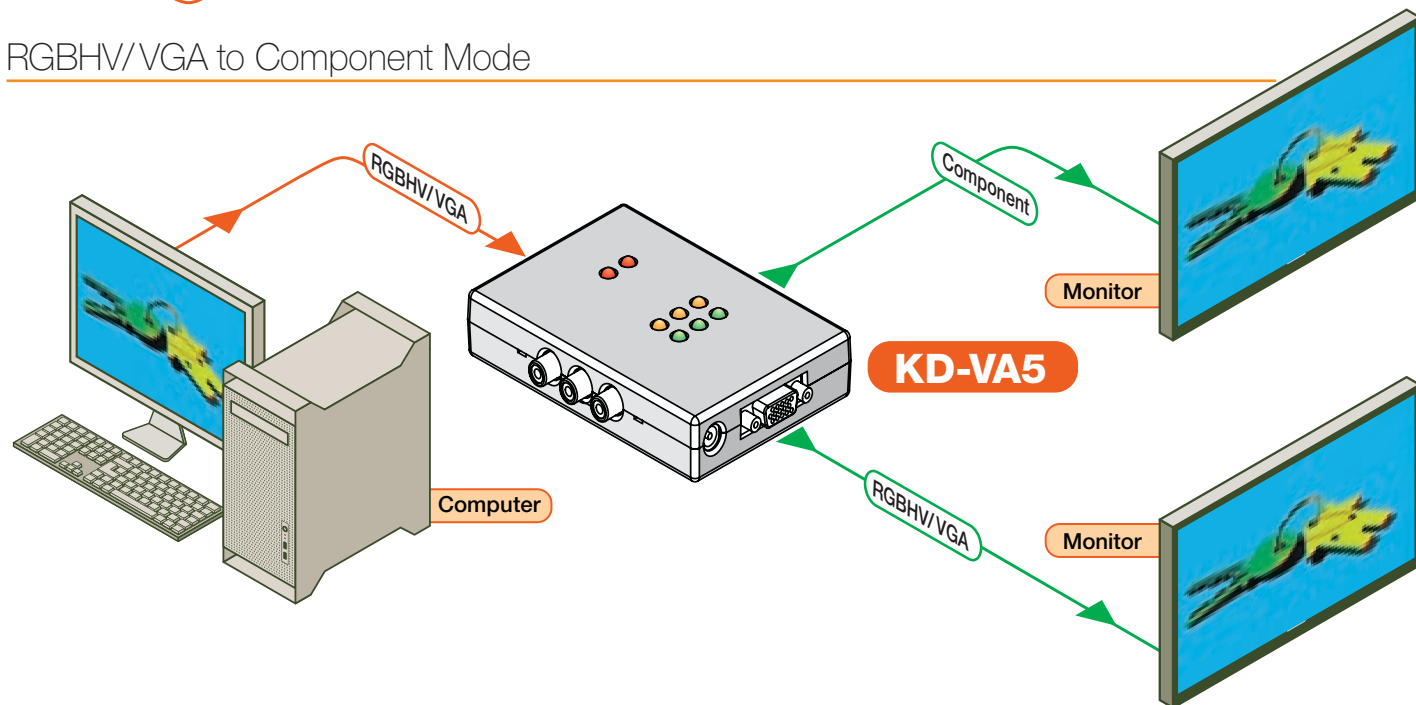

Component to RGBHV/VGA Mode

Model: KD-VA5

RGBHV/VGA to Component Mode

Key Digital® Exclusive Technologies