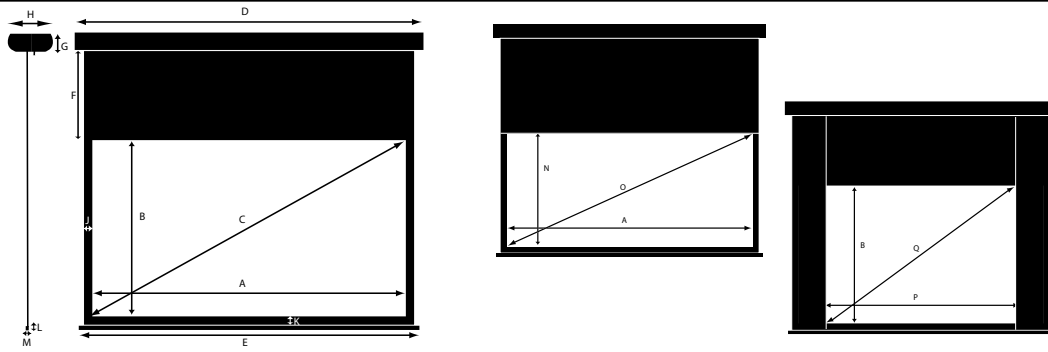

## Product Dimensions 1.78 (16:9) - 4-Way Masking (Top and Lateral)

ITEM	OBJECT	70"	80"	90"	96"	100"	110"	120"	130"	140"	150"	160"	
A	Image Width	70" 1778mm	80" 2032 mm	90" 2286 mm	96" 2438mm	100" 2540 mm	110" 2794 mm	120" 3048 mm	130" 3302 mm	140" 3556 mm	150" 3810mm	160" 4064mm	
B	Image Height	39.3" 999mm	45" 1143 mm	50.6" 1286 mm	54" 1372mm	56.3" 1429 mm	61.9" 1572 mm	67.5" 1715 mm	73.5" 1858 mm	79" 2001 mm	84.4" 2144mm	89.9" 2283mm	
C	Image Diag.	80.3" 2039mm	91.8" 2331 mm	103.3" 2623 mm	110.1" 2798mm	114.7" 2914 mm	126.2" 3206 mm	137.7" 3497 mm	149.2" 3789 mm	160.7" 4080mm	172.2" 4372mm	183.5" 4661mm	
D	Casing Width	78" 1978mm	88" 2232 mm	98" 2486 mm	101" 2565mm	108" 2740 mm	118" 2994 mm	128" 3248 mm	138" 3506 mm	148" 3760 mm	165" 4170mm	166.3" 4224mm	
E	Batten Length	76" 1930mm	86" 2182 mm	96" 2436 mm	99" 2514mm	106" 2690 mm	116" 2944 mm	126" 3198 mm	136" 3455 mm	146" 3709 mm	156" 3962mm	166" 4216mm	
F	Standard Drop *	White fabric	20" 508 mm									18.9" 480mm	
		Gray fabric	20" 508 mm						17.7" 450mm	11.8" 300mm	6.4" 164mm	n/a	
	Maxi Drop *	White fabric	30" 750 mm									24.4" 620mm	18.9" 480mm
		Gray fabric	30" 750 mm				28" 730 mm	23.2" 590mm	17.7" 450mm	11.8" 300mm	6.4" 164mm	n/a	
G	Casing Height	single layer	5.9"/150mm									double layer	
H	Casing Depth	single layer	13.22"/336mm									double layer	
J	Black Border - sides	2" / 50 mm											
K	Black Border - bottom	2" / 50 mm											
L	Batten Height	1" / 24 mm											
M	Batten Depth	0.6" / 16 mm											
	Top Mask Height *	26.7" 679mm	27.7" 703mm	28.7" 728mm	29.2" 742mm	29.6" 752mm	30.6" 776mm	31.5" 801mm	32.5" 825mm	33.5" 850mm	34.4" 874mm	35.3" 898mm	
N	2.35	Image Height	29.8" 757mm	34.1" 865mm	38.3" 973mm	42.2" 1081mm	46.8" 1189mm	51.1" 1297mm	55.3" 1405mm	59.6" 1513mm	63.9" 1622mm	68.1" 1729mm	
		Image Diag.	76.1" 1932mm	86.9" 2208mm	97.8" 2484mm	120.1" 3051mm	108.7" 2760mm	119.5" 3036mm	130.4" 3312mm	141.3" 3589mm	152.1" 3865mm	163.1" 4141mm	173.9" 4417mm
P	4/3	Image Width	52.4" 1330mm	60" 1524mm	67.5" 1715mm	72.9" 1824mm	75" 1905mm	82.5" 2096mm	89.8" 2280mm	97.3" 2470mm	104.8" 2660mm	112.5" 2858mm	119.8" 3040mm
		Image Diag.	65.6" 1665mm	75" 1905mm	84.4" 2144mm	91.2" 2317mm	93.7" 2381mm	103.1" 2620mm	112.4" 2854mm	121.7" 3092mm	131.1" 3330mm	140.7" 3573mm	202.2" 5085mm
	Power 230V - International	230V 50-60Hz 1,2A (270W)											
	Power 115V - America	115V 60Hz 3,3A (360W)											
	Power 100V - Japan	100V 50-60Hz 3,6A (360W)											
	Single Layer Shipping Weight	88.1lbs 40kg	104.6lbs 48kg	121.1lbs 55kg	132.1lbs 60kg	143.1lbs 65kg	170.7lbs 78kg	181.7lbs 83kg	198.2lbs 90kg	214.7lbs 98kg	231.3lbs 105kg	247.8lbs 113kg	
	Single Layer Net Weight	82.6lbs 38kg	93.6lbs 43kg	104.6lbs 48kg	115.6lbs 53kg	126.7lbs 58kg	137.7lbs 62.5kg	149.1lbs 68kg	159.7lbs 73kg	170.1lbs 78kg	181.7lbs 83kg	192.7lbs 88kg	
	Double Layer Shipping Weight	115.6lbs 53kg	132.1lbs 60kg	149.1lbs 68kg	159.7lbs 73kg	170.1lbs 78kg	198.2lbs 90kg	209.3lbs 95kg	226.9lbs 103kg	242.3lbs 110kg	258.8lbs 118kg	275lbs 125kg	
	Double Layer Net Weight	110.1lbs 50kg	121.1lbs 55kg	132.1lbs 60kg	143.1lbs 65kg	154.2lbs 70kg	165.2lbs 75kg	176.2lbs 80kg	187.2lbs 85kg	198.2lbs 90kg	209.3lbs 95kg	220.3lbs 100kg	