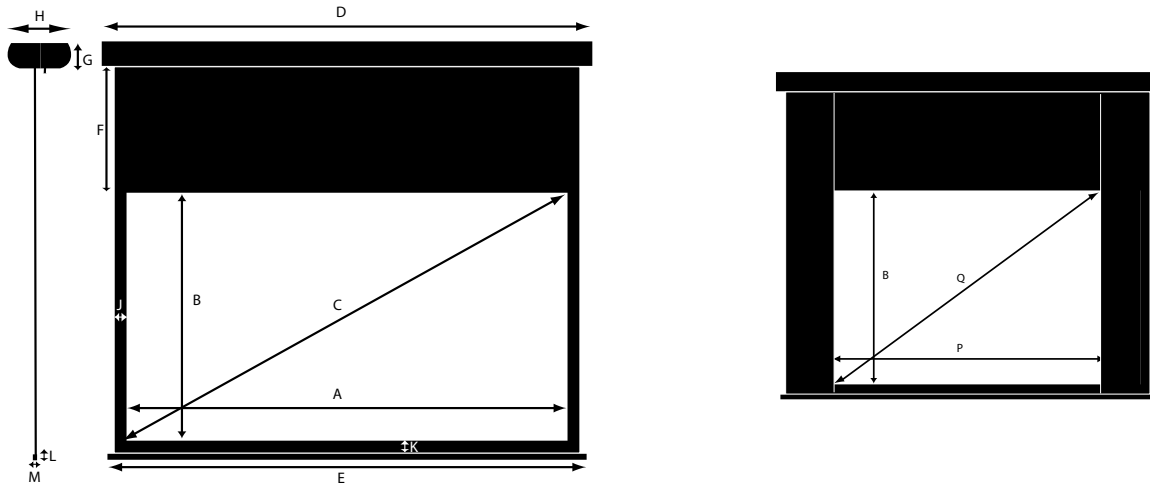

Supreme Rolling Screen with Masking Technical Data Sheet

Product Dimensions 16:9 - 2-Way Masking (Lateral 4:3 Masks)

ITEM	OBJECT	70"	80"	90"	96"	100"	110"	120"	130"	140"	150"	160"	
A	Image Width	70" 1778mm	80" 2032 mm	90" 2286 mm	96" 2438mm	100" 2540 mm	110" 2794 mm	120" 3048 mm	130" 3302 mm	140" 3556 mm	150" 3810mm	160" 4064mm	
B	Image Height	39.3" 999mm	45" 1143 mm	50.6" 1286 mm	54" 1372mm	56.3" 1429 mm	61.9" 1572 mm	67.5" 1715 mm	73.5" 1858 mm	79" 2001 mm	84.4" 2144mm	89.9" 2283mm	
C	Image Diag.	80.3" 2039mm	91.8" 2331 mm	103.3" 2623 mm	110.1" 2798mm	114.7" 2914 mm	126.2" 3206 mm	137.7" 3497 mm	149.2" 3789 mm	160.7" 4080mm	172.2" 4372mm	183.5" 4661mm	
D	Casing Width	78" 1978mm	88" 2232 mm	98" 2486 mm	101" 2565mm	108" 2740 mm	118" 2994 mm	128" 3248 mm	138" 3506 mm	148" 3760 mm	165" 4170mm	166.3" 4224mm	
E	Batten Length	76" 1930mm	86" 2182 mm	96" 2436 mm	99" 2514mm	106" 2690 mm	116" 2944 mm	126" 3198 mm	136" 3455 mm	146" 3709 mm	156" 3962mm	166" 4216mm	
F	Standard Drop *	White fabric	20" 508 mm									18.9" 482mm	
		Gray fabric	20" 508 mm					17.7" 450mm	11.8" 300mm	6.4" 164mm	n/a		
	Maxi Drop *	White fabric	30" 750 mm									24.4" 620mm	18.9" 480mm
		Gray fabric	30" 750 mm			28" 730 mm	23.2" 590mm	17.7" 450mm	11.8" 300mm	6.4" 164mm	n/a		
G	Casing Height	single layer	3.6" / 90mm			5.9"/150mm							
		double layer	5.9"/150mm										
H	Casing Depth	single layer	8.82" / 224mm			13.22"/336mm							
		double layer	13.22"/336mm										
J	Black Border - sides	2" / 50 mm											
K	Black Border - bottom	2" / 50 mm											
L	Batten Height	1" / 24 mm											
M	Batten Depth	0.6" / 16 mm											
P	4/3	Image Width	52.4" 1330mm	60" 1524mm	67.5" 1715mm	72.9" 1824mm	75" 1905mm	82.5" 2096mm	89.8" 2280mm	97.3" 2470mm	104.8" 2660mm	112.5" 2858mm	119.8" 3040mm
		Image Diag.	65.6" 1665mm	75" 1905mm	84.4" 2144mm	91.2" 2317mm	93.7" 2381mm	103.1" 2620mm	112.4" 2854mm	121.7" 3092mm	131.1" 3330mm	140.7" 3573mm	202.2" 5085mm
Power 230V - International		230V 50-60Hz 0,8A (180W)											
Power 115V - America		115V 60Hz 2,2A (240W)											
Power 100V - Japan		100V 50-60Hz 2,4A (240W)											
Single Layer Shipping Weight		61lbs 31kg	81.5lbs 37kg	92.5lbs 42kg	101.3lbs 46kg	110.2lbs 50kg	130lbs 59kg	138.8lbs 63kg	152lbs 69kg	165.2lbs 75kg	176.2lbs 80kg	189.5lbs 86kg	
Single Layer Net Weight		62.8lbs 29kg	72.7lbs 33kg	81.5lbs 37kg	88.1lbs 40kg	97lbs 44kg	105.7lbs 48kg	114.5lbs 52kg	123.4lbs 56kg	130lbs 59kg	139lbs 63kg	147.6lbs 67kg	
Double Layer Shipping Weight		88.1lbs 40kg	101.3lbs 46kg	114.5lbs 52kg	123.4lbs 56kg	130lbs 59kg	152lbs 69kg	160.8lbs 73kg	171.8lbs 78kg	185lbs 84kg	198.3lbs 90kg	209.3lbs 95kg	
Double Layer Net Weight		83.7lbs 38kg	92.5lbs 42kg	101.3lbs 46kg	110.2lbs 50kg	119lbs 54kg	125.5lbs 57kg	134.4lbs 61kg	143.2lbs 65kg	152lbs 69kg	160.8lbs 73kg	167.4lbs 76kg	

Fabric is only available in White.