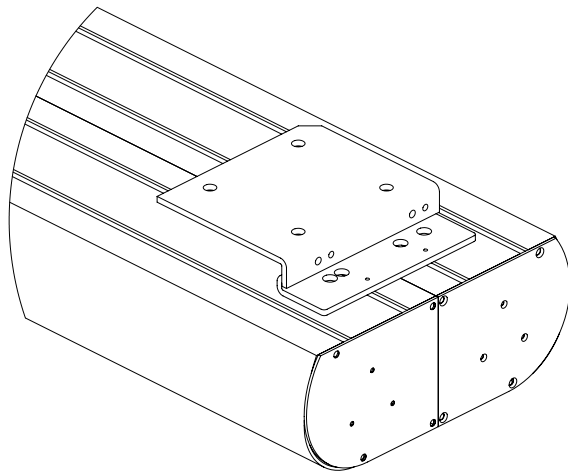

Rear Isometric