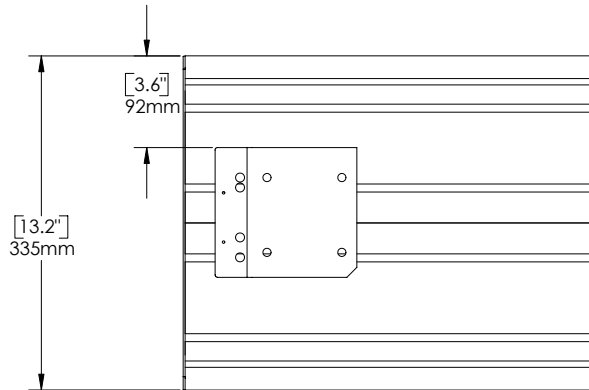

Supreme Rolling Screen with Masking Technical Data Sheet

Mounting Dimensions - Large Casing

Ceiling Mount - Two Way Masking < 120"