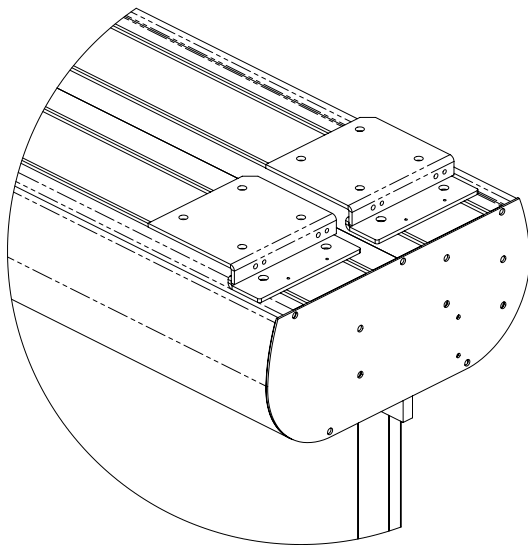

Rear Isometric