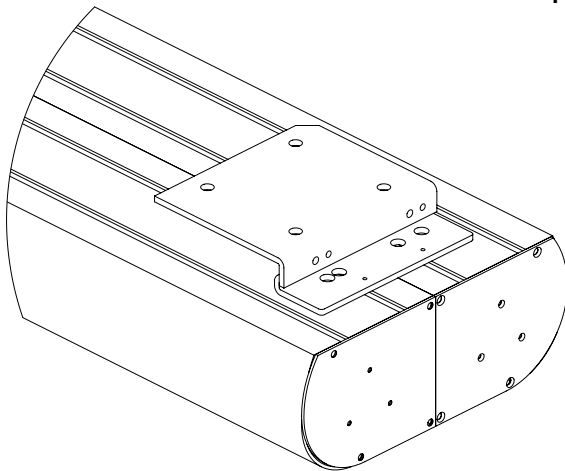

## Mounting Dimensions - Small Casing

Ceiling Mount - Single Layer - 70" - 96" (16/9 format) - 70"-90" (4/3 format) - 70"-100" (2.35 format)

Top

Rear Isometric

End

The screen portion of the mounting brackets is bolted to captive M6 nuts which slide in slots in the casing. These can be placed anywhere along the length of the casing, but for best results they should be as near the end of the casing as possible -- within 4" (10 cm) is best. The ceiling portion of the mounting bracket bolts to the ceiling with 4 bolts (not provided). The screen slides into the ceiling bracket from the front; this movement requires 1" / 25mm of clearance between the front of the casing and any other potential obstacle. The screen is then locked into place with a set screw. Screens are delivered with a pair of quick mounting brackets.

## Mounting Dimensions - Large Casing

Ceiling Mount - Two Way Masking < 120"

PROJECTION SIDE

Top

Rear Isometric

End

The screen portion of the mounting brackets is bolted to captive M8 nuts which slide in slots in the casing. These can be placed anywhere along the length of the casing, but for best results they should be as near the end of the casing as possible -- within 4" (10 cm) is best. The ceiling portion of the mounting bracket bolts to the ceiling with 4 bolts (not provided). The screen slides into the ceiling bracket from the front; this movement requires 1" / 25mm of clearance between the front of the casing and any other potential obstacle. The screen is then locked into place with a set screw. Screens up to 120" wide are delivered with a pair of quick mounting brackets.