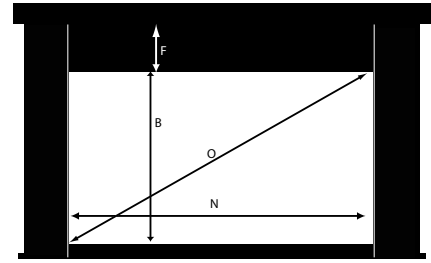

Supreme Rolling Screen with Masking Technical Data Sheet

Product Dimensions 2.35 - 2-Way Masking (Lateral 16:9 Masks)

ITEM	OBJECT	80"	90"	100"	110"	120"	130"	140"	150"	160"		
A	Image Width	80" 2032 mm	90" 2286 mm	100" 2540 mm	110" 2794 mm	120" 3048 mm	130" 3302 mm	140" 3556 mm	150" 3810 mm	160" 4064 mm		
B	Image Height	34.1" 865mm	38.3" 973mm	42.6" 1081 mm	46.8" 1189mm	50.2" 1275mm	55.3" 1405mm	59.6" 1513mm	63.8" 1621mm	68.1" 1729mm		
C	Image Diag.	86.9" 2208mm	97.8" 2484mm	108.7" 2760mm	119.5" 3036mm	128.2" 3257mm	141.3" 3589mm	152.1" 3865mm	163" 4141mm	173.9" 4417mm		
D	Casing Width	88" 2232 mm	98" 2486 mm	108" 2740 mm	118" 2994 mm	128" 3248 mm	138" 3506 mm	148" 3760 mm	165" 4170mm	166.3" 4224mm		
E	Batten Length	86" 2182 mm	96" 2436 mm	106" 2690 mm	116" 2944 mm	126" 3198 mm	136" 3455 mm	146" 3709 mm	156" 3962mm	166" 4216mm		
F	Standard Drop *	White fabric	20" 508 mm									
		Gray fabric	20" 508 mm							17.1" 436mm		
	Maxi Drop *	White fabric	30" 750 mm									
		Gray fabric	30" 750 mm					25.5" 650mm	21.2" 540mm	17.1" 436mm		
G	Casing Height	single layer	3.6" / 90mm		5.9"/150mm							
		double layer	5.9"/150mm									
H	Casing Depth	single layer	8.82" / 224mm		13.22"/336mm							
		double layer	13.22"/336mm									
J	Black Border - sides	2" / 50 mm										
K	Black Border - bottom	2" / 50 mm										
L	Batten Height	1" / 24 mm										
M	Batten Depth	0.6" / 16 mm										
N	16/9	Image Width	60.6" 1538mm	68.1" 1730mm	75.7" 1922mm	84.5" 2114mm	92.2" 2306mm	98.3" 2498mm	105.9" 2690mm	113.5" 2883mm	121" 3075mm	
		Image Diag.	69.6" 1768mm	78.2" 1987mm	86.9" 2208mm	96.9" 2462mm	105.8" 2686mm	112.8" 2864mm	121.5" 3085mm	130.2" 3307mm	138.8" 3525mm	
		Power 230V - International	230V 50-60Hz 0,8A (180W)									
		Power 115V - America	115V 60Hz 2,2A (240W)									
		Power 100V - Japan	100V 50-60Hz 2,4A (240W)									
		Single Layer Shipping Weight	81.5lbs 37kg	92.5lbs 42kg	110.2lbs 50kg	130lbs 59kg	138.8lbs 63kg	152lbs 69kg	165.2lbs 75kg	176.2lbs 80kg	189.5lbs 86kg	
		Single Layer Net Weight	72.7lbs 33kg	81.5lbs 37kg	97lbs 44kg	105.7lbs 48kg	114.5lbs 52kg	123.4lbs 56kg	130lbs 59kg	139lbs 63kg	147.6lbs 67kg	
		Double Layer Shipping Weight	101.3lbs 46kg	114.5lbs 52kg	130lbs 59kg	152lbs 69kg	160.8lbs 73kg	171.8lbs 78kg	185lbs 84kg	198.3lbs 90kg	209.3lbs 95kg	
		Double Layer Net Weight	92.5lbs 42kg	101.3lbs 46kg	119lbs 54kg	125.5lbs 57kg	134.4lbs 61kg	143.2lbs 65kg	152lbs 69kg	160.8lbs 73kg	167.4lbs 76kg