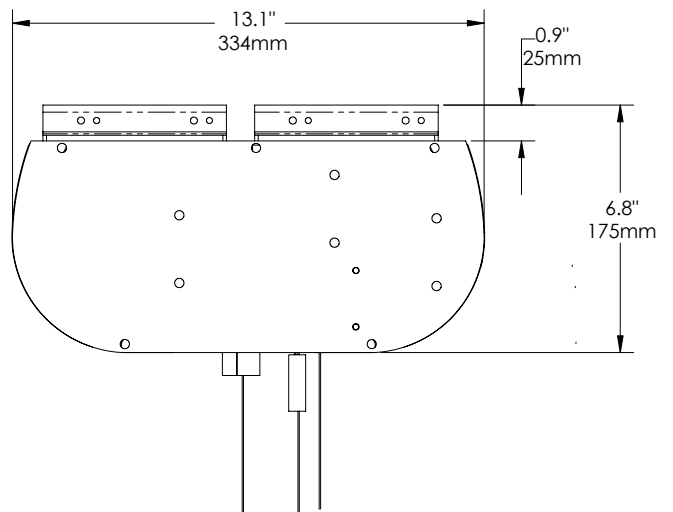

## Mounting Dimensions - Large Casing

Ceiling Mount - Two Way Masking 120" - 155" and Four Way Masking 70" - 155"

Top

Rear Isometric

End

The screen portion of the mounting brackets is bolted to captive M8 nuts which slide in slots in the casing. These can be placed anywhere along the length of the casing, but for best results they should be as near the end of the casing as possible -- within 4" (10 cm) is best. The ceiling portion of the mounting bracket bolts to the ceiling with 4 bolts (not provided). The screen slides into the ceiling bracket from the front; this movement requires 1" / 25mm of clearance between the front of the casing and any other potential obstacle. The screen is then locked into place with a set screw. Screens are delivered with two pairs of quick mounting brackets.