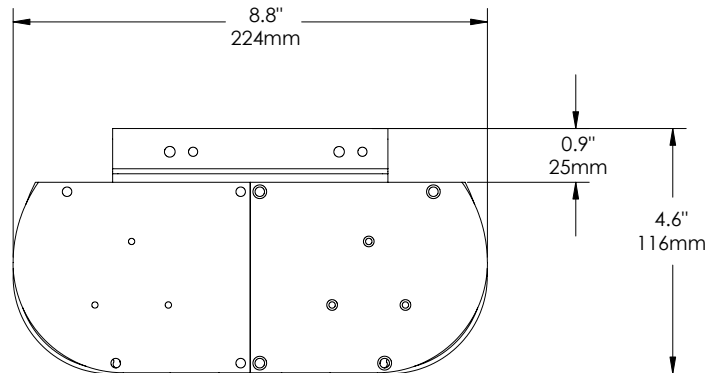

## Mounting Dimensions - Small Casing

Ceiling Mount - Single Layer - 70" - 96" (16/9 format) - 70"-90" (4/3 format) - 70"-100" (2.35 format)

Top

Rear Isometric

End

The screen portion of the mounting brackets is bolted to captive M6 nuts which slide in slots in the casing. These can be placed anywhere along the length of the casing, but for best results they should be as near the end of the casing as possible -- within 4" (10 cm) is best. The ceiling portion of the mounting bracket bolts to the ceiling with 4 bolts (not provided). The screen slides into the ceiling bracket from the front; this movement requires 1" / 25mm of clearance between the front of the casing and any other potential obstacle. The screen is then locked into place with a set screw. Screens are delivered with a pair of quick mounting brackets.