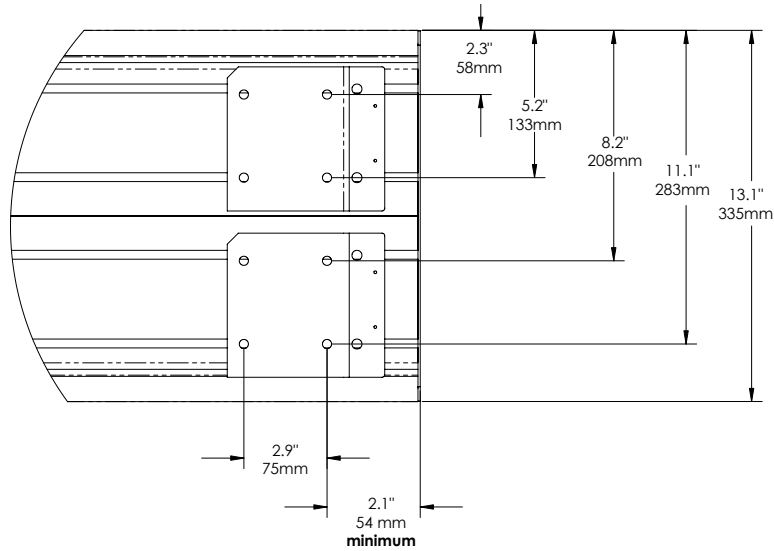

Supreme Rolling Screen with Masking Technical Data Sheet

Mounting Dimensions - Large Casing

Ceiling Mount - Two Way Masking 120" - 155" and Four Way Masking 70" - 155"

Top