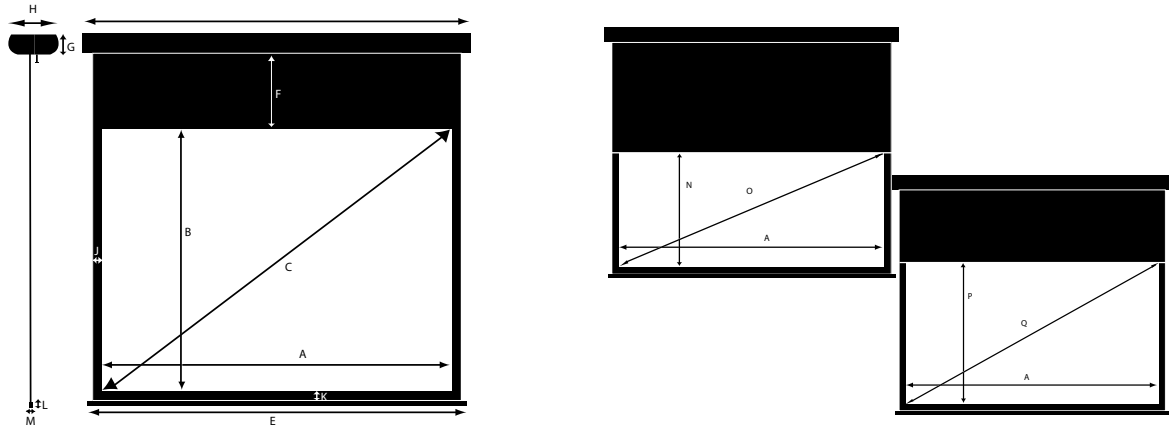

Supreme Rolling Screen with Masking Technical Data Sheet

Product Dimensions 1.33 (4:3) - 2-Way Masking (Top)

ITEM	OBJECT	70"	80"	90"	100"	110"	120"	
A	Image Width	70" / 1778mm	80" / 2032 mm	90" / 2286 mm	100" / 2540 mm	110" / 2794 mm	120" / 3048 mm	
B	Image Height	52.6"/1337 mm	60"/1524 mm	67.5"/1715 mm	75"/1905 mm	82.5"/2096 mm	90.2"/2292 mm	
C	Image Diag.	87.6"/2225 mm	100"/2540 mm	112.5"/2858 mm	125"/3175 mm	137.5"/3493 mm	150.1"/3813 mm	
D	Casing Width	78" / 1978mm	88" / 2232 mm	98" / 2486 mm	108" / 2740 mm	118" / 2994 mm	128" / 3248 mm	
E	Batten Length	76"/1930mm	86" / 2182 mm	96" / 2436 mm	106" / 2690 mm	116" / 2944 mm	126" / 3198 mm	
F	Standard Drop *	White fabric	20" / 508 mm				18.6" / 473mm	
		Gray fabric	20" / 508 mm	17.7" / 450mm	10.2" / 260mm	2.7" / 69mm	n/a	
	Maxi Drop *	White fabric	30" / 750 mm				18.6" / 473mm	
		Gray fabric	30" / 750 mm	25.1" / 640mm	17.7" / 450mm	10.2" / 260mm	2.7" / 69mm	n/a
G	Casing Height	single layer	3.6" / 90mm		5.9"/150mm			
	double layer	5.9"/150mm						
H	Casing Depth	single layer	8.82" / 224mm		13.22"/336mm			
	double layer	13.22"/336mm						
J	Black Border - sides	2" / 50 mm						
K	Black Border - bottom	2" / 50 mm						
L	Batten Height	1" / 24 mm						
M	Batten Depth	0.6" / 16 mm						
	Top Mask Height *	33.3" / 845mm	35.2" / 894mm	37" / 942mm	38.9" / 990mm	40.9" / 1038mm	42.8" / 1087mm	
N	2.35	Image Height	29.8" / 757mm	34.1" / 865mm	38.3" / 973mm	42.6" / 1081mm	46.8" / 1189mm	50.2" / 1275mm
		Image Diag.	76.1" / 1932mm	86.9" / 2208mm	97.8" / 2484mm	108.7" / 2760mm	119.5" / 3036mm	128.2" / 3312mm
P	16/9	Image Height	39.3" / 999mm	45" / 1143mm	50.7" / 1286mm	56.3" / 1429mm	61.9" / 1572mm	66.4" / 1686mm
		Image Diag.	80.3" / 2039mm	91.8" / 2331mm	84.4" / 2144mm	93.7" / 2381mm	103.1" / 2620mm	110.6" / 2810mm
	Power 230V - International	230V 50-60Hz 0,8A (180W)						
	Power 115V - America	115V 60Hz 2,2A (240W)						
	Power 100V - Japan	100V 50-60Hz 2,4A (240W)						
	Single Layer Shipping Weight	6lbs / 31kg	81.5lbs / 37kg	92.5lbs / 42kg	110.2lbs / 50kg	130lbs / 59kg	138.8lbs / 63kg	
	Single Layer Net Weight	62.8lbs / 29kg	72.7lbs / 33kg	81.5lbs / 37kg	97lbs / 44kg	105.7lbs / 48kg	114.5lbs / 52kg	
	Double Layer Shipping Weight	88.1lbs / 40kg	101.3lbs / 46kg	114.5lbs / 52kg	130lbs / 59kg	152lbs / 69kg	160.8lbs / 73kg	
	Double Layer Net Weight	83.7lbs / 38kg	92.5lbs / 42kg	101.3lbs / 46kg	119lbs / 54kg	125.5lbs / 57kg	134.4lbs / 61kg	

* This dimension includes the 2.35 mask height and spare fabric to adjust the top mask.

Fabric is only available in White.