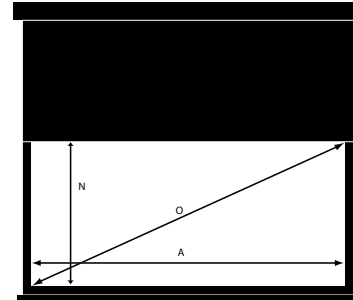

Supreme Rolling Screen with Masking Technical Data Sheet

Product Dimensions 1.78 (16:9) - 2-Way Masking (Top)

ITEM	OBJECT	70"	80"	90"	96"	100"	110"	120"	130"	140"	150"	160"	
A	Image Width	70" 1778mm	80" 2032 mm	90" 2286 mm	96" 2438mm	100" 2540 mm	110" 2794 mm	120" 3048 mm	130" 3302 mm	140" 3556 mm	150" 3810mm	160" 4064mm	
B	Image Height	39.3" 999mm	45" 1143 mm	50.6" 1286 mm	54" 1372mm	56.3" 1429 mm	61.9" 1572 mm	67.5" 1715 mm	73.5" 1858 mm	79" 2001 mm	84.4" 2144mm	89.9" 2283mm	
C	Image Diag.	80.3" 2039mm	91.8" 2331 mm	103.3" 2623 mm	110.1" 2798mm	114.7" 2914 mm	126.2" 3206 mm	137.7" 3497 mm	149.2" 3789 mm	160.7" 4080mm	172.2" 4372mm	183.5" 4661mm	
D	Casing Width	78" 1978mm	88" 2232 mm	98" 2486 mm	101" 2565mm	108" 2740 mm	118" 2994 mm	128" 3248 mm	138" 3506 mm	148" 3760 mm	165" 4170mm	166.3" 4224mm	
E	Batten Length	76" 1930mm	86" 2182 mm	96" 2436 mm	99" 2514mm	106" 2690 mm	116" 2944 mm	126" 3198 mm	136" 3455 mm	146" 3709 mm	156" 3962mm	166" 4216mm	
F	Standard Drop *	White fabric	20" 508 mm									18.9" 482mm	
		Gray fabric	20" 508 mm					17.7" 450mm	11.8" 300mm	6.4" 164mm	n/a		
	Maxi Drop *	White fabric	30" 750 mm									24.4" 620mm	18.9" 480mm
		Gray fabric	30" 750 mm			28" 730 mm	23.2" 590mm	17.7" 450mm	11.8" 300mm	6.4" 164mm	n/a		
G	Casing Height	single layer	3.6" / 90mm			5.9"/150mm							
	double layer	5.9"/150mm											
H	Casing Depth	single layer	8.82" / 224mm			13.22"/336mm							
	double layer	13.22"/336mm											
J	Black Border - sides	2" / 50 mm											
K	Black Border - bottom	2" / 50 mm											
L	Batten Height	1" / 24 mm											
M	Batten Depth	0.6" / 16 mm											
	Top Mask Height *	26.7" 679mm	27.7" 703mm	28.7" 728mm	29.2" 742mm	29.6" 752mm	30.6" 776mm	31.5" 801mm	32.5" 825mm	33.5" 850mm	34.4" 874mm	35.3" 898mm	
N	2.35	Image Height	29.8" 757mm	34.1" 865mm	38.3" 973mm	42.2" 1081mm	42.6" 1081mm	46.8" 1189mm	51.1" 1297mm	55.3" 1405mm	59.6" 1513mm	63.9" 1622mm	68.1" 1729mm
		Image Diag.	76.1" 1932mm	86.9" 2208mm	97.8" 2484mm	120.1" 3051mm	108.7" 2760mm	119.5" 3036mm	130.4" 3312mm	141.3" 3589mm	152.1" 3865mm	163.1" 4141mm	173.9" 4417mm
	Power 230V - International	230V 50-60Hz 0,8A (180W)											
	Power 115V - America	115V 60Hz 2,2A (240W)											
	Power 100V - Japan	100V 50-60Hz 2,4A (240W)											
	Single Layer Shipping Weight	6lbs 31kg	81.5lbs 37kg	92.5lbs 42kg	101.3lbs 46kg	110.2lbs 50kg	130lbs 59kg	138.8lbs 63kg	152lbs 69kg	165.2lbs 75kg	176.2lbs 80kg	189.5lbs 86kg	
	Single Layer Net Weight	62.8lbs 29kg	72.7lbs 33kg	81.5lbs 37kg	88.1lbs 40kg	97lbs 44kg	105.7lbs 48kg	114.5lbs 52kg	123.4lbs 56kg	130lbs 59kg	139lbs 63kg	147.6lbs 67kg	
	Double Layer Shipping Weight	88.1lbs 40kg	101.3lbs 46kg	114.5lbs 52kg	123.4lbs 56kg	130lbs 59kg	152lbs 69kg	160.8lbs 73kg	171.8lbs 78kg	185lbs 84kg	198.3lbs 90kg	209.3lbs 95kg	
	Double Layer Net Weight	83.7lbs 38kg	92.5lbs 42kg	101.3lbs 46kg	110.2lbs 50kg	119lbs 54kg	125.5lbs 57kg	134.4lbs 61kg	143.2lbs 65kg	152lbs 69kg	160.8lbs 73kg	167.4lbs 76kg	

* This dimension includes the 2.35 mask height and spare fabric to adjust the top mask.

Fabric is only available in White.