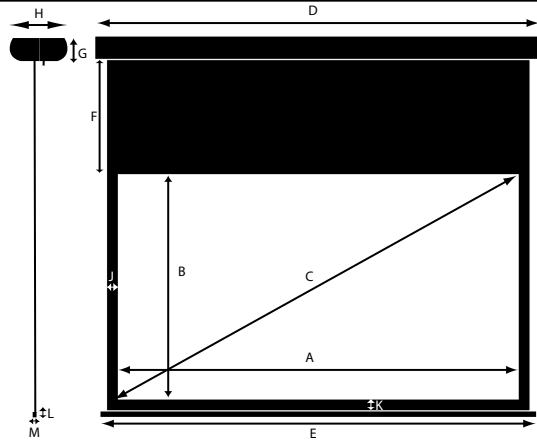

Supreme Rolling Screen with Masking Technical Data Sheet

Product Dimensions 1.78 (16:9) - 2-Way Masking (Top)

ITEM	OBJECT	70"	80"	90"	96"	100"	110"	120"	130"	140"	150"	160"	
A	Image Width	70" 1778mm	80" 2032 mm	90" 2286 mm	96" 2438mm	100" 2540 mm	110" 2794 mm	120" 3048 mm	130" 3302 mm	140" 3556 mm	150" 3810mm	160" 4064mm	
B	Image Height	39.3" 999mm	45" 1143 mm	50.6" 1286 mm	54" 1372mm	56.3" 1429 mm	61.9" 1572 mm	67.5" 1715 mm	73.5" 1858 mm	79" 2001 mm	84.4" 2144mm	89.9" 2283mm	
C	Image Diag.	80.3" 2039mm	91.8" 2331 mm	103.3" 2623 mm	110.1" 2798mm	114.7" 2914 mm	126.2" 3206 mm	137.7" 3497 mm	149.2" 3789 mm	160.7" 4080mm	172.2" 4372mm	183.5" 4661mm	
D	Casing Width	78" 1978mm	88" 2232 mm	98" 2486 mm	101" 2565mm	108" 2740 mm	118" 2994 mm	128" 3248 mm	138" 3506 mm	148" 3760 mm	165" 4170mm	166.3" 4224mm	
E	Batten Length	76" 1930mm	86" 2182 mm	96" 2436 mm	99" 2514mm	106" 2690 mm	116" 2944 mm	126" 3198 mm	136" 3455 mm	146" 3709 mm	156" 3962mm	166" 4216mm	
F	Standard Drop *	White fabric	20" 508 mm									18.9" 482mm	
		Gray fabric	20" 508 mm					17.7" 450mm	11.8" 300mm	6.4" 164mm	n/a		
	Maxi Drop *	White fabric	30" 750 mm									24.4" 620mm	18.9" 480mm
		Gray fabric	30" 750 mm			28" 730 mm	23.2" 590mm	17.7" 450mm	11.8" 300mm	6.4" 164mm	n/a		
G	Casing Height	single layer	3.6" / 90mm			5.9"/150mm							
	double layer	5.9"/150mm											
H	Casing Depth	single layer	8.82" / 224mm			13.22"/336mm							
	double layer	13.22"/336mm											
J	Black Border - sides	2" / 50 mm											
K	Black Border - bottom	2" / 50 mm											
L	Batten Height	1" / 24 mm											
M	Batten Depth	0.6" / 16 mm											
	Top Mask Height *	26.7" 679mm	27.7" 703mm	28.7" 728mm	29.2" 742mm	29.6" 752mm	30.6" 776mm	31.5" 801mm	32.5" 825mm	33.5" 850mm	34.4" 874mm	35.3" 898mm	
N	2.35	Image Height	29.8" 757mm	34.1" 865mm	38.3" 973mm	42.2" 1081mm	42.6" 1081mm	46.8" 1189mm	51.1" 1297mm	55.3" 1405mm	59.6" 1513mm	63.9" 1622mm	68.1" 1729mm
		Image Diag.	76.1" 1932mm	86.9" 2208mm	97.8" 2484mm	120.1" 3051mm	108.7" 2760mm	119.5" 3036mm	130.4" 3312mm	141.3" 3589mm	152.1" 3865mm	163.1" 4141mm	173.9" 4417mm
	Power 230V - International	230V 50-60Hz 0,8A (180W)											
	Power 115V - America	115V 60Hz 2,2A (240W)											
	Power 100V - Japan	100V 50-60Hz 2,4A (240W)											
	Single Layer Shipping Weight	6lbs 31kg	81.5lbs 37kg	92.5lbs 42kg	101.3lbs 46kg	110.2lbs 50kg	130lbs 59kg	138.8lbs 63kg	152lbs 69kg	165.2lbs 75kg	176.2lbs 80kg	189.5lbs 86kg	
	Single Layer Net Weight	62.8lbs 29kg	72.7lbs 33kg	81.5lbs 37kg	88.1lbs 40kg	97lbs 44kg	105.7lbs 48kg	114.5lbs 52kg	123.4lbs 56kg	130lbs 59kg	139lbs 63kg	147.6lbs 67kg	
	Double Layer Shipping Weight	88.1lbs 40kg	101.3lbs 46kg	114.5lbs 52kg	123.4lbs 56kg	130lbs 59kg	152lbs 69kg	160.8lbs 73kg	171.8lbs 78kg	185lbs 84kg	198.3lbs 90kg	209.3lbs 95kg	
	Double Layer Net Weight	83.7lbs 38kg	92.5lbs 42kg	101.3lbs 46kg	110.2lbs 50kg	119lbs 54kg	125.5lbs 57kg	134.4lbs 61kg	143.2lbs 65kg	152lbs 69kg	160.8lbs 73kg	167.4lbs 76kg	

* This dimension includes the 2.35 mask height and spare fabric to adjust the top mask.

Fabric is only available in White.