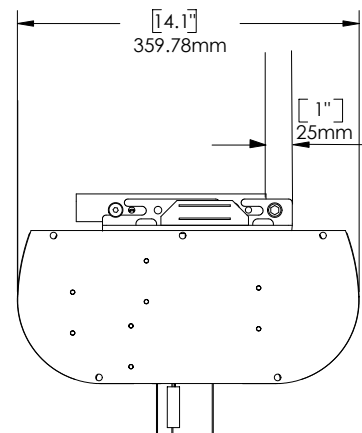

## Mounting Dimensions - Large Casing

Ceiling Mount - Two Way Masking < 120"

PROJECTION SIDE

Top

Rear Isometric

End

The screen portion of the mounting brackets is bolted to captive M8 nuts which slide in slots in the casing. These can be placed anywhere along the length of the casing, but for best results they should be as near the end of the casing as possible -- within 4" (10 cm) is best. The ceiling portion of the mounting bracket bolts to the ceiling with 4 bolts (not provided). The screen slides into the ceiling bracket from the front; this movement requires 1" / 25mm of clearance between the front of the casing and any other potential obstacle. The screen is then locked into place with a set screw. Screens up to 120" wide are delivered with a pair of quick mounting brackets.