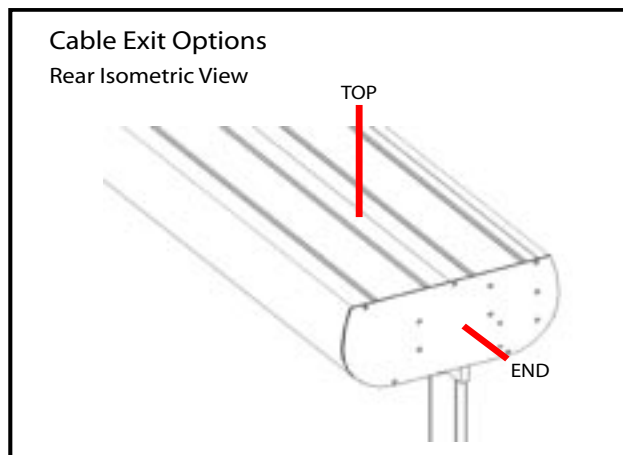

Fabric Color		Voltage		Cable Exit		Casing Color	
W	White	E	230V	1	Top	0	White
G	Gray	U	115V	2	End	1	Black
		J	110V				

An optional Black Backing is available on our Supreme Rolling Screens with Masking. This eliminates potential reflections from metallic items behind the screen, such as speakers. The Black Backing is even more acoustically transparent than the ClearPix2 fabric and attenuates the sound minimally and evenly across the frequency spectrum.

Our Supreme Rolling Screens with Masking are available either in white fabric or in gray fabric. However, especially for the wide screens, some of them are only available in white fabric but this is specified on the previous tables.

All Supreme Rolling Screens with Masking are available with 100V, 115V or 230V motors for delivery worldwide.

The power cable exits at the left side of the screen casing. Its precise position must be specified.

The casing is available with a Matte White or Matte Black powder-coated finish. The batten at the bottom of the screen is of the same color as the casing.

Example: a 90" a16/9 Supreme Rolling Screens with Top Masking with white fabric, black backing, 115V motor, end cable exit and a black casing would have the product code MM-T-90-178-2W-B-U21