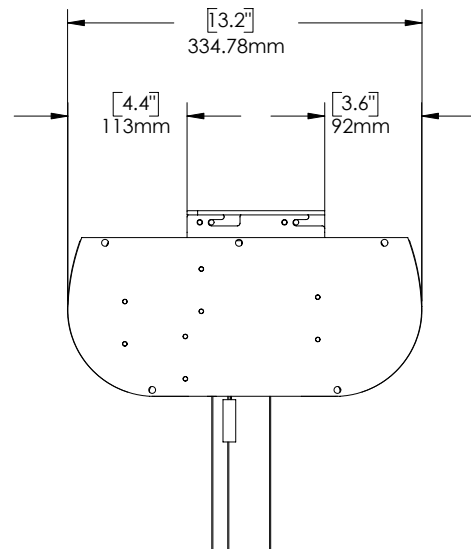

## Mounting Dimensions - Large Casing

Ceiling Mount - Two Way Masking < 120"

PROJECTION SIDE

Top

Rear Isometric

End

The screen portion of the mounting brackets is bolted to captive M8 nuts which slide in slots in the casing. These can be placed anywhere along the length of the casing, but for best results they should be as near the end of the casing as possible -- within 4" (10 cm) is best. The ceiling portion of the mounting bracket bolts to the ceiling with 4 bolts (not provided). The screen slides into the ceiling bracket from the front; this movement requires 1" / 25mm of clearance between the front of the casing and any other potential obstacle. The screen is then locked into place with a set screw. Screens up to 120" wide are delivered with a pair of quick mounting brackets.