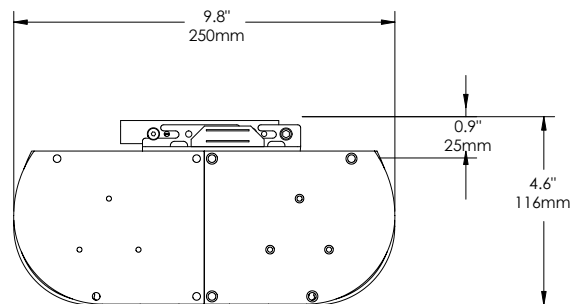

## Mounting Dimensions - Small Casing

Ceiling Mount - Single Layer - 70" - 96" (16/9 format) - 70"-90" (4/3 format) - 70"-100" (2.35 format)

Top

Rear Isometric

End

The screen portion of the mounting brackets is bolted to captive M6 nuts which slide in slots in the casing. These can be placed anywhere along the length of the casing, but for best results they should be as near the end of the casing as possible -- within 4" (10 cm) is best. The ceiling portion of the mounting bracket bolts to the ceiling with 4 bolts (not provided). The screen slides into the ceiling bracket from the front; this movement requires 1" / 25mm of clearance between the front of the casing and any other potential obstacle. The screen is then locked into place with a set screw. Screens are delivered with a pair of quick mounting brackets.