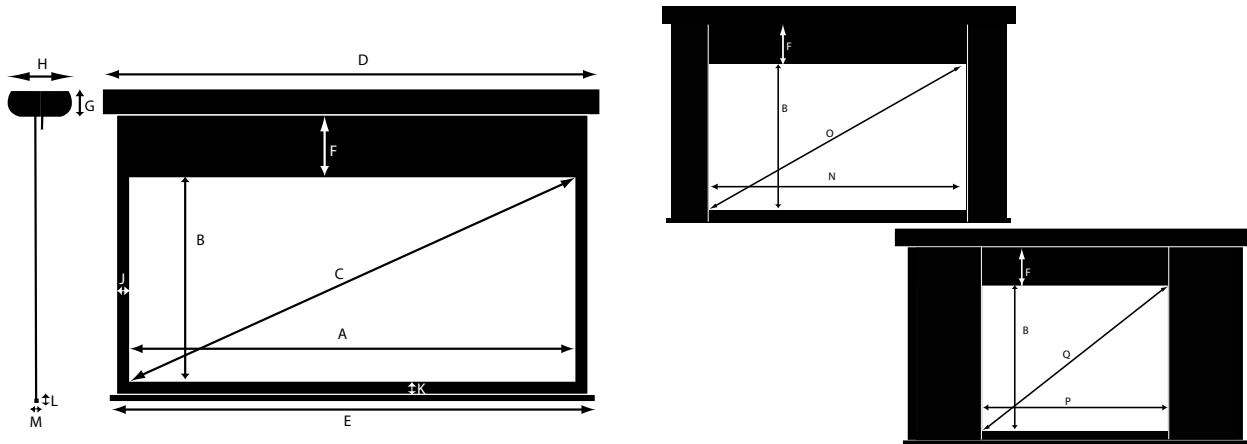

Supreme Rolling Screen with Masking Technical Data Sheet

Product Dimensions 2.35 - 4-Way Masking (Lateral and Lateral)

ITEM	OBJECT	80"	90"	100"	110"	120"	130"	140"	150"	160"	
A	Image Width	80" 2032 mm	90" 2286 mm	100" 2540 mm	110" 2794 mm	120" 3048 mm	130" 3302 mm	140" 3556 mm	150" 3810mm	160" 4064mm	
B	Image Height	34.1" 865mm	38.3" 973mm	42.6" 1081 mm	46.8" 1189mm	50.2" 1275mm	55.3" 1405mm	59.6" 1513mm	63.8" 1621mm	68.1" 1729mm	
C	Image Diag.	86.9" 2208mm	97.8" 2484mm	108.7" 2760mm	119.5" 3036mm	128.2" 3257mm	141.3" 3589mm	152.1" 3865mm	163" 4141mm	173.9" 4417mm	
D	Casing Width	88" 2232 mm	98" 2486 mm	108" 2740 mm	118" 2994 mm	128" 3248 mm	138" 3506 mm	148" 3760 mm	165" 4170mm	166.3" 4224mm	
E	Batten Length	86" 2182 mm	96" 2436 mm	106" 2690 mm	116" 2944 mm	126" 3198 mm	136" 3455 mm	146" 3709 mm	156" 3962mm	166" 4216mm	
F	Standard Drop *	White fabric	20" 508 mm							17.1" 436mm	
		Gray fabric	20" 508 mm							17.1" 436mm	
	Maxi Drop *	White fabric	30" 750 mm							17.1" 436mm	
		Gray fabric	30" 750 mm					25.5" 650mm	21.2" 540mm	17.1" 436mm	
G	Casing Height	single layer	5.9"/150mm								
		double layer	5.9"/150mm								
H	Casing Depth	single layer	13.22"/336mm								
		double layer	13.22"/336mm								
J	Black Border - sides	2" / 50 mm									
K	Black Border - bottom	2" / 50 mm									
L	Batten Height	1" / 24 mm									
M	Batten Depth	0.6" / 16 mm									
N	16/9	Image Width	60.6" 1538mm	68.1" 1730mm	75.7" 1922mm	84.5" 2114mm	92.2" 2306mm	98.3" 2498mm	105.9" 2690mm	113.5" 2883mm	121" 3075mm
		Image Diag.	69.6" 1768mm	78.2" 1987mm	86.9" 2208mm	96.9" 2462mm	105.8" 2686mm	112.8" 2864mm	121.5" 3085mm	130.2" 3307mm	138.8" 3525mm
P	4/3	Image Width	45.4" 1153mm	51.1" 1297mm	56.7" 1441mm	63.2" 1581mm	69" 1725mm	73.5" 1869mm	79.2" 2013mm	84.8" 2156mm	90.5" 2300mm
		Image Diag.	56.7" 1441mm	63.8" 1621mm	70.9" 1801mm	79.1" 2008mm	86.3" 2193mm	92" 2336mm	99.1" 2513mm	106.1" 2695mm	113.2" 2876mm
Power 230V - International		230V 50-60Hz 1,2A (270W)									
Power 115V - America		115V 60Hz 3,3A (360W)									
Power 100V - Japan		100V 50-60Hz 3,6A (360W)									
Single Layer Shipping Weight		104.6lbs 48kg	121.1lbs 55kg	143.1lbs 65kg	170.7lbs 78kg	181.7lbs 83kg	198.2lbs 90kg	214.7lbs 98kg	231.3lbs 105kg	247.8lbs 113kg	
Single Layer Net Weight		93.6lbs 43kg	104.6lbs 48kg	126.7lbs 58kg	137.7lbs 62.5kg	149.1lbs 68kg	159.7lbs 73kg	170.1lbs 78kg	181.7lbs 83kg	192.7lbs 88kg	
Double Layer Shipping Weight		132.1lbs 60kg	149.1lbs 68kg	170.1lbs 78kg	198.2lbs 90kg	209.3lbs 95kg	226.9lbs 103kg	242.3lbs 110kg	258.8lbs 118kg	275lbs 125kg	
Double Layer Net Weight		121.1lbs 55kg	132.1lbs 60kg	154.2lbs 70kg	165.2lbs 75kg	176.2lbs 80kg	187.2lbs 85kg	198.2lbs 90kg	209.3lbs 95kg	220.3lbs 100kg