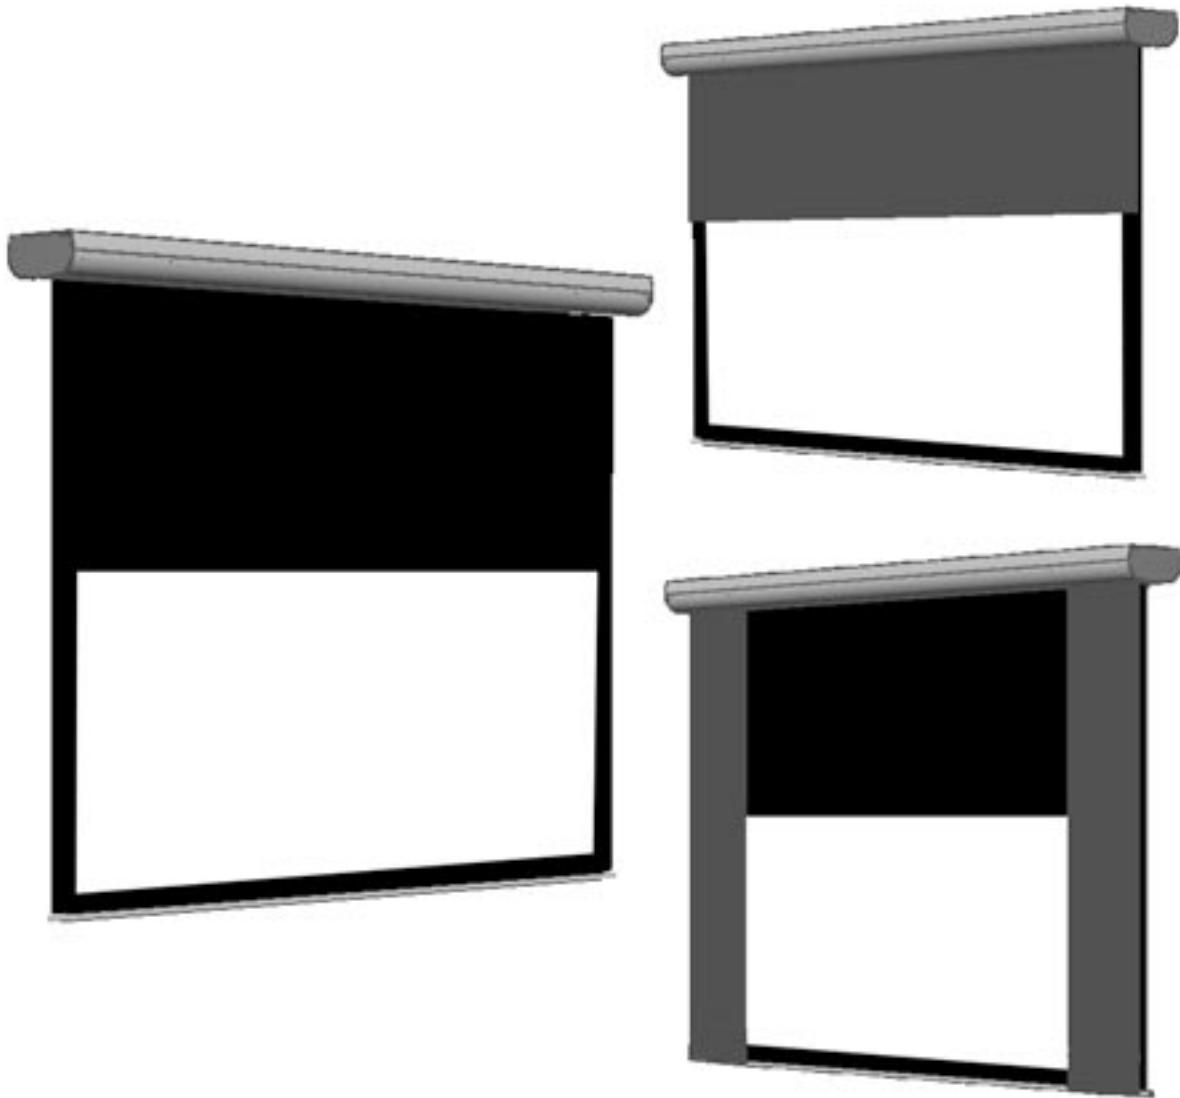

# Supreme Rolling Screen with Masking Technical Data Sheet

## Introduction

---

A full range of ClearPix motorized screens which have a masking system to manage different image formats. Depending on the model, they have either a single mask (top or sides) or multiple sets of masks (top or sides), allowing them to meet your particular needs. All masks of our ClearPix Motorized screens with Masking range are completely acoustically transparent and certified by THX and ISF.