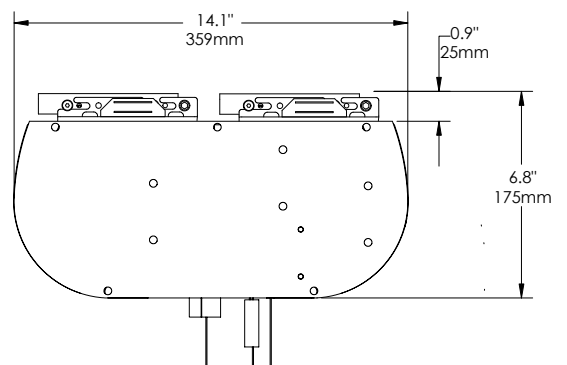

## Mounting Dimensions - Large Casing

Ceiling Mount - Two Way Masking 120" - 155" and Four Way Masking 70" - 155"

Top

Rear Isometric

End

The screen portion of the mounting brackets is bolted to captive M8 nuts which slide in slots in the casing. These can be placed anywhere along the length of the casing, but for best results they should be as near the end of the casing as possible -- within 4" (10 cm) is best. The ceiling portion of the mounting bracket bolts to the ceiling with 4 bolts (not provided). The screen slides into the ceiling bracket from the front; this movement requires 1" / 25mm of clearance between the front of the casing and any other potential obstacle. The screen is then locked into place with a set screw. Screens are delivered with two pairs of quick mounting brackets.