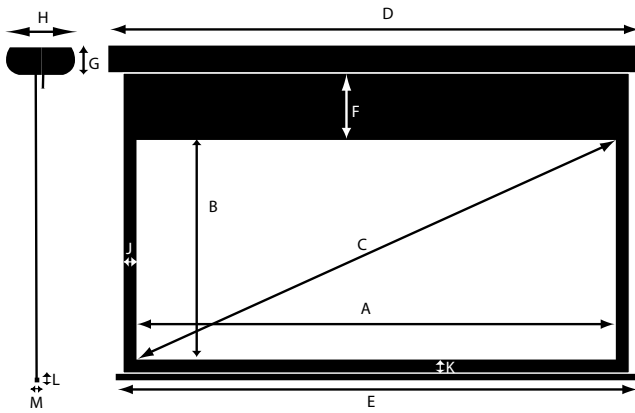

Supreme Rolling Screen with Masking Technical Data Sheet

Product Dimensions 2.35 - 2-Way Masking (Lateral 16:9 Masks)

ITEM	OBJECT	80"	90"	100"	110"	120"	130"	140"	150"	160"		
A	Image Width	80" 2032 mm	90" 2286 mm	100" 2540 mm	110" 2794 mm	120" 3048 mm	130" 3302 mm	140" 3556 mm	150" 3810 mm	160" 4064 mm		
B	Image Height	34.1" 865mm	38.3" 973mm	42.6" 1081 mm	46.8" 1189mm	50.2" 1275mm	55.3" 1405mm	59.6" 1513mm	63.8" 1621mm	68.1" 1729mm		
C	Image Diag.	86.9" 2208mm	97.8" 2484mm	108.7" 2760mm	119.5" 3036mm	128.2" 3257mm	141.3" 3589mm	152.1" 3865mm	163" 4141mm	173.9" 4417mm		
D	Casing Width	88" 2232 mm	98" 2486 mm	108" 2740 mm	118" 2994 mm	128" 3248 mm	138" 3506 mm	148" 3760 mm	165" 4170mm	166.3" 4224mm		
E	Batten Length	86" 2182 mm	96" 2436 mm	106" 2690 mm	116" 2944 mm	126" 3198 mm	136" 3455 mm	146" 3709 mm	156" 3962mm	166" 4216mm		
F	Standard Drop *	White fabric	20" 508 mm									
		Gray fabric	20" 508 mm							17.1" 436mm		
	Maxi Drop *	White fabric	30" 750 mm									
		Gray fabric	30" 750 mm					25.5" 650mm	21.2" 540mm	17.1" 436mm		
G	Casing Height	single layer	3.6" / 90mm		5.9"/150mm							
		double layer	5.9"/150mm									
H	Casing Depth	single layer	8.82" / 224mm		13.22"/336mm							
		double layer	13.22"/336mm									
J	Black Border - sides	2" / 50 mm										
K	Black Border - bottom	2" / 50 mm										
L	Batten Height	1" / 24 mm										
M	Batten Depth	0.6" / 16 mm										
N	16/9	Image Width	60.6" 1538mm	68.1" 1730mm	75.7" 1922mm	84.5" 2114mm	92.2" 2306mm	98.3" 2498mm	105.9" 2690mm	113.5" 2883mm	121" 3075mm	
		Image Diag.	69.6" 1768mm	78.2" 1987mm	86.9" 2208mm	96.9" 2462mm	105.8" 2686mm	112.8" 2864mm	121.5" 3085mm	130.2" 3307mm	138.8" 3525mm	
		Power 230V - International	230V 50-60Hz 0,8A (180W)									
		Power 115V - America	115V 60Hz 2,2A (240W)									
		Power 100V - Japan	100V 50-60Hz 2,4A (240W)									
		Single Layer Shipping Weight	81.5lbs 37kg	92.5lbs 42kg	110.2lbs 50kg	130lbs 59kg	138.8lbs 63kg	152lbs 69kg	165.2lbs 75kg	176.2lbs 80kg	189.5lbs 86kg	
		Single Layer Net Weight	72.7lbs 33kg	81.5lbs 37kg	97lbs 44kg	105.7lbs 48kg	114.5lbs 52kg	123.4lbs 56kg	130lbs 59kg	139lbs 63kg	147.6lbs 67kg	
		Double Layer Shipping Weight	101.3lbs 46kg	114.5lbs 52kg	130lbs 59kg	152lbs 69kg	160.8lbs 73kg	171.8lbs 78kg	185lbs 84kg	198.3lbs 90kg	209.3lbs 95kg	
		Double Layer Net Weight	92.5lbs 42kg	101.3lbs 46kg	119lbs 54kg	125.5lbs 57kg	134.4lbs 61kg	143.2lbs 65kg	152lbs 69kg	160.8lbs 73kg	167.4lbs 76kg