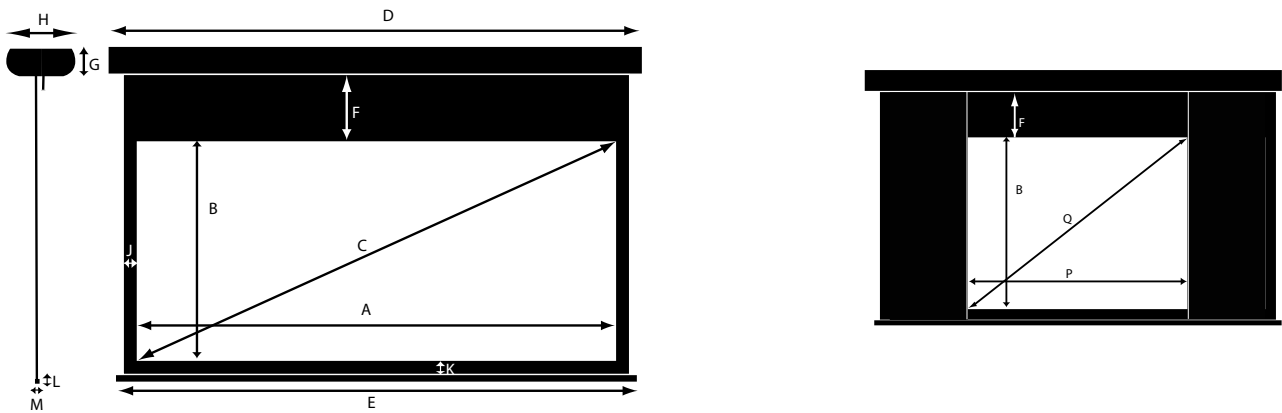

Supreme Rolling Screen with Masking Technical Data Sheet

Product Dimensions 2.35 - 2-Way Masking (Lateral 4:3 Masks)

ITEM	OBJECT	80"	90"	100"	110"	120"	130"	140"	150"	160"	
A	Image Width	80" 2032 mm	90" 2286 mm	100" 2540 mm	110" 2794 mm	120" 3048 mm	130" 3302 mm	140" 3556 mm	150" 3810mm	160" 4064mm	
B	Image Height	34.1" 865mm	38.3" 973mm	42.6" 1081 mm	46.8" 1189mm	50.2" 1275mm	55.3" 1405mm	59.6" 1513mm	63.8" 1621mm	68.1" 1729mm	
C	Image Diag.	86.9" 2208mm	97.8" 2484mm	108.7" 2760mm	119.5" 3036mm	128.2" 3257mm	141.3" 3589mm	152.1" 3865mm	163" 4141mm	173.9" 4417mm	
D	Casing Width	88" 2232 mm	98" 2486 mm	108" 2740 mm	118" 2994 mm	128" 3248 mm	138" 3506 mm	148" 3760 mm	165" 4170mm	166.3" 4224mm	
E	Batten Length	86" 2182 mm	96" 2436 mm	106" 2690 mm	116" 2944 mm	126" 3198 mm	136" 3455 mm	146" 3709 mm	156" 3962mm	166" 4216mm	
F	Standard Drop *	White fabric	20" 508 mm								
		Gray fabric	20" 508 mm								
	Maxi Drop *	White fabric	30" 750 mm								
		Gray fabric	30" 750 mm						25.5" 650mm	21.2" 540mm	17.1" 436mm
G	Casing Height	single layer	3.6" / 90mm		5.9"/150mm						
		double layer	5.9"/150mm								
H	Casing Depth	single layer	8.82" / 224mm		13.22"/336mm						
		double layer	13.22"/336mm								
J	Black Border - sides	2" / 50 mm									
K	Black Border - bottom	2" / 50 mm									
L	Batten Height	1" / 24 mm									
M	Batten Depth	0.6" / 16 mm									
P	4/3	Image Width	45.4" 1153mm	51.1" 1297mm	56.7" 1441mm	63.2" 1581mm	69" 1725mm	73.5" 1869mm	79.2" 2013mm	84.8" 2156mm	90.5" 2300mm
		Image Diag.	56.7" 1441 mm	63.8" 1621mm	70.9" 1801mm	79.1" 2008mm	86.3" 2193mm	92" 2336mm	99.1" 2513mm	106.1" 2695mm	113.2" 2876mm
Power 230V - International		230V 50-60Hz 0,8A (180W)									
Power 115V - America		115V 60Hz 2,2A (240W)									
Power 100V - Japan		100V 50-60Hz 2,4A (240W)									
Single Layer Shipping Weight		81.5lbs 37kg	92.5lbs 42kg	110.2lbs 50kg	130lbs 59kg	138.8lbs 63kg	152lbs 69kg	165.2lbs 75kg	176.2lbs 80kg	189.5lbs 86kg	
Single Layer Net Weight		72.7lbs 33kg	81.5lbs 37kg	97lbs 44kg	105.7lbs 48kg	114.5lbs 52kg	123.4lbs 56kg	130lbs 59kg	139lbs 63kg	147.6lbs 67kg	
Double Layer Shipping Weight		101.3lbs 46kg	114.5lbs 52kg	130lbs 59kg	152lbs 69kg	160.8lbs 73kg	171.8lbs 78kg	185lbs 84kg	198.3lbs 90kg	209.3lbs 95kg	
Double Layer Net Weight		92.5lbs 42kg	101.3lbs 46kg	119lbs 54kg	125.5lbs 57kg	134.4lbs 61kg	143.2lbs 65kg	152lbs 69kg	160.8lbs 73kg	167.4lbs 76kg