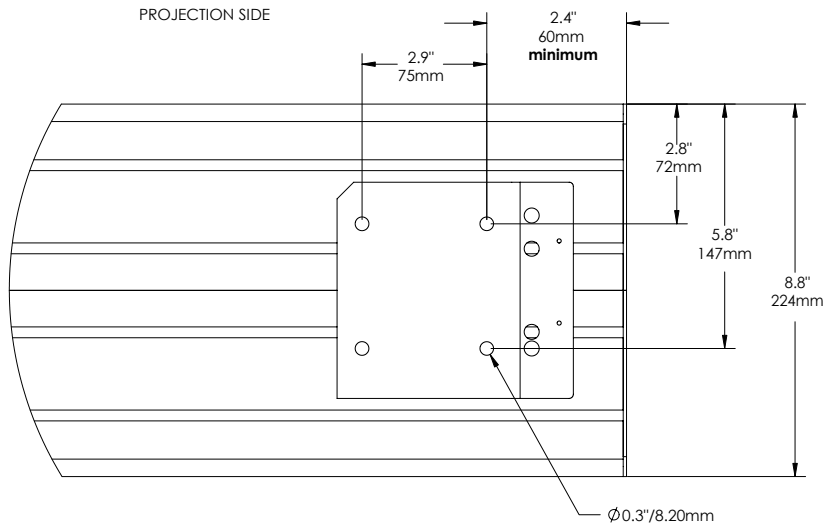

Supreme Rolling Screen with Masking Technical Data Sheet

Mounting Dimensions - Small Casing

Ceiling Mount - Single Layer - 70" - 96" (16/9 format) - 70"-90" (4/3 format) - 70"-100" (2.35 format)

Top