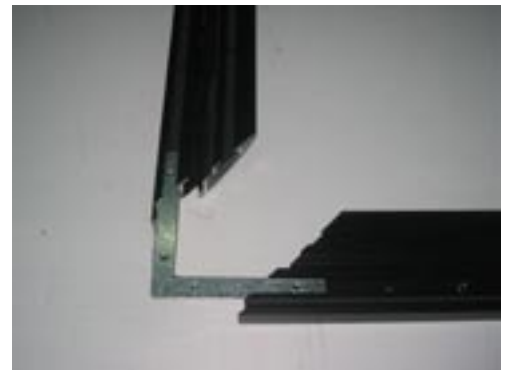

the corner brackets secure the corners of the frame assembly from behind