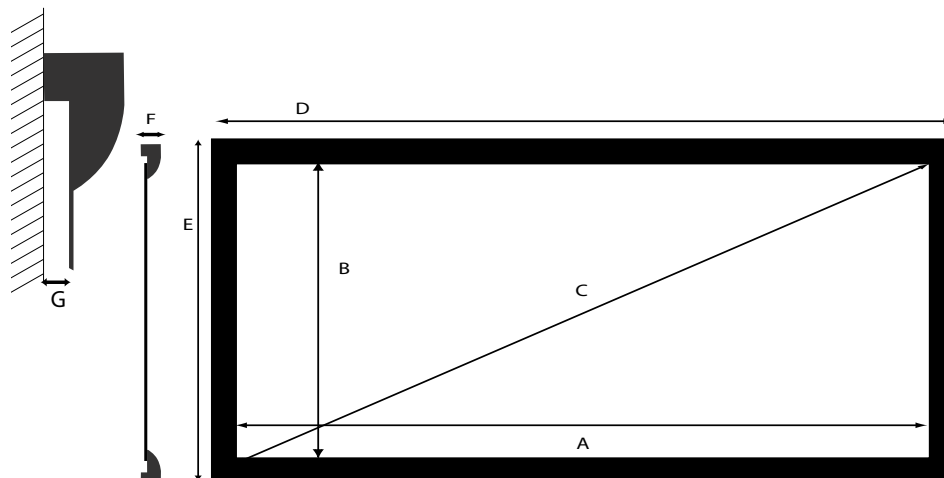

ClearPix Fixed-Frame Screen Technical Data Sheet

Product Dimensions (2.35)

ClearPix1

OBJECT	50"	60"	70"	80"	90"	100"	110"	120"	130"*
A Image Width	50" 1270mm	60" 1524mm	70" 1778mm	80" 2032mm	90" 2286mm	100" 2540mm	110" 2794mm	120" 3048 mm	130" 3302mm
B Image Height	21.3" 540mm	25.5" 649mm	29.8" 757 mm	34" 865 mm	38.3" 973 mm	42.6" 1081 mm	46.8" 1189mm	51.1" 1297 mm	55.3" 1405mm
C Image Diag.	54.3" 1380mm	65.2" 1656mm	76.1" 1933mm	86.9" 2209mm	97.8" 2485mm	108.7" 2761 mm	119.5" 3037mm	130.4" 3313mm	141.3" 3589mm
D Overall Width	56.2" 1430mm	66.3" 1684mm	76.3" 1938mm	86.3" 2192mm	96.3" 2446mm	106.3" 2700mm	116.3" 2954mm	126.3" 3208 mm	136.3" 3462mm
E Overall Height	27.5" 700mm	31.8" 809mm	36.1" 917 mm	40.3" 1025mm	44.6" 1133mm	48.9" 1241 mm	56.1" 1349mm	57.4" 1457 mm	61.6" 1565mm
Frame Width	3.14" 80 mm								
F Frame depth	1.57" 40 mm								
G	Classic	0.9" 23mm							
	Supreme / Classic + Flush Mount Kit	1.26 32mm							
Weight	31 lbs 14.1 kg	34 lbs 15.5 kg	38 lbs 17.3 kg	42 lbs 19.2 kg	47 lbs 21.4 kg	51 lbs 23.2 kg	54 lbs 24.5 kg	57 lbs 25.9 kg	61 lbs 27.7 kg

ClearPix2

OBJECT	70"	80"	90"	100"	110"	120"	130"*	140"*	150"*	160"*	170"*	180"*	190"*	200"*	210"*	220"*	230"*	240"*	250"*	260"*	270"*
A Image Width	70" 1778mm	80" 2032mm	90" 2286mm	100" 2540mm	110" 2794mm	120" 3048mm	130" 3302mm	140" 3556mm	150" 3810mm	160" 4064mm	170" 4318mm	180" 4572mm	190" 4826mm	200" 5080mm	210" 5334mm	220" 5588mm	230" 5842mm	240" 6096mm	250" 6350mm	260" 6604mm	270" 6858mm
B Image Height	29.8" 757mm	34" 865mm	38.3" 973mm	42.6" 1081mm	46.8" 1189mm	51.1" 1297mm	55.3" 1405mm	59.6" 1514mm	63.8" 1622mm	68.1" 1730mm	72.3" 1835mm	76.6" 1946mm	80.9" 2054mm	85.1" 2162mm	89.4" 2270mm	93.6" 2378mm	97.9" 2486mm	102.1" 2594mm	106.4" 2702mm	110.6" 2810mm	114.9" 2918mm
C Image Diag.	76.1" 1933mm	86.9" 2209mm	97.8" 2485mm	108.7" 2761 mm	119.5" 3037mm	130.4" 3313mm	141.3" 3589mm	152.1" 3865mm	163" 4141mm	173.9" 4417mm	184.8" 4693mm	195.6" 4969mm	206.5" 5245mm	217.4" 5521mm	228.2" 5797mm	239.1" 6073mm	250" 6349mm	260.8" 6625mm	271.7" 6901mm	282.6" 7177mm	293.4" 7453mm
D Overall Width	76.3" 1938mm	86.3" 2192mm	96.3" 2446mm	106.3" 2700mm	116.3" 2954mm	126.3" 3208mm	136.3" 3462mm	146.3" 3716mm	156.3" 3970mm	166.3" 4224mm	176.3" 4478mm	186.3" 4732mm	196.3" 4986mm	206.3" 5240mm	216.3" 5494mm	226.3" 5748mm	236.3" 6002mm	246.3" 6256mm	256.3" 6510mm	266.3" 6764mm	276.3" 7018mm
E Overall Height	36.1" 917mm	40.3" 1025mm	44.6" 1133mm	48.9" 1241 mm	56.1" 1349mm	57.4" 1457mm	61.6" 1565mm	65.9" 1674mm	70.1" 1782mm	74.4" 1890mm	78.6" 1998mm	82.9" 2106mm	87.2" 2214mm	91.4" 2322mm	95.7" 2430mm	99.9" 2538mm	104.2" 2646mm	108.4" 2754mm	112.7" 2862mm	116.9" 2970mm	121.2" 3078mm
Frame Width	3.14" 80 mm																				
F Frame depth	1.57" 40 mm																				
G Screen offset	Classic	0.9" 23mm																			
	Supreme / Classic + Flush Mount Kit	1.26 32mm																			
Weight	31 lbs 14.1 kg	34 lbs 15.5 kg	38 lbs 17.3 kg	42 lbs 19.2 kg	47 lbs 21.4 kg	51 lbs 23.2 kg	54 lbs 24.5 kg	57 lbs 25.9 kg	61 lbs 27.7 kg	64 lbs 29.1 kg	68 lbs 30.9 kg	71 lbs 32.3 kg	74lbs 33.6kg	77lbs 35kg	80lbs 36.4kg	83lbs 37.7kg	86lbs 39.1kg	89lbs 40.5kg	92lbs 41.8kg	95lbs 43.2kg	98lbs 44.5kg