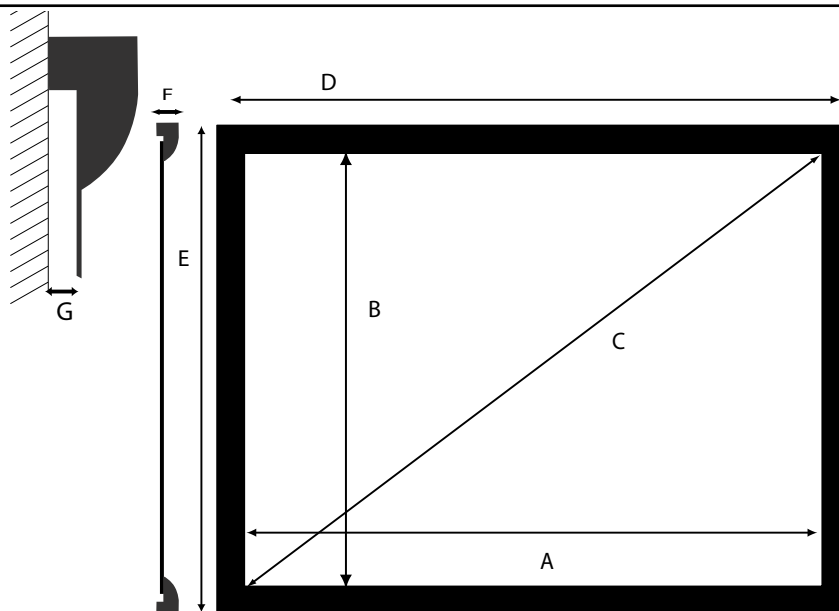

ClearPix Fixed-Frame Screen Technical Data Sheet

Product Dimensions (4/3)

ClearPix1

ITEM	OBJECT	50"	60"	70"
A	Image Width	50"/1270 mm	60"/1524mm	70"/1778 mm
B	Image Height	37.6"/955 mm	45.1"/1146mm	52.5"/1334 mm
C	Image Diag.	62.6"/1589 mm	75.1"/1907mm	87.5"/2223 mm
D	Overall Width	56.2"/1430mm	66.3"/1684mm	76.3"/1938 mm
E	Overall Height	44.6"/ 1115mm	52.2"/1306mm	58.8"/1494 mm
	Frame Width	3.14"/80 mm		
F	Frame depth	1.57"/40 mm		
G	Screen offset	Classic		0.9"/23mm
		Supreme / Classic + Flush Mount Kit		1.26"/32mm
	Weight	24.2lbs/11kg	28.6lbs/13kg	33 lbs/15 kg

ClearPix2

ITEM	OBJECT	70"	80"	90"	100"	110"	120"	130"*	140"*	150"*	155"*
A	Image Width	70" 1778 mm	80" 2032 mm	90" 2286 mm	100" 2540 mm	110" 2794 mm	120" 3048 mm	130" 3302mm	140" 3556mm	150" 3810mm	155" 3937mm
B	Image Height	52.5" 1334 mm	60" 1524 mm	67.5" 1715 mm	75" 1905 mm	82.5" 2096 mm	90" 2286 mm	97.7" 2483 mm	105.3" 2674mm	112.8" 2865mm	116.5" 2960mm
C	Image Diag.	87.5" 2223 mm	100" 2540 mm	112.5" 2858 mm	125" 3175 mm	137.5" 3493 mm	150" 3810 mm	162.6" 4131 mm	175.2" 4449mm	187.7" 4767mm	193.9" 4926mm
D	Overall Width	76.3" 1938 mm	86.3" 2192 mm	96.3" 2446 mm	106.3" 2700 mm	116.3" 2954 mm	126.3" 3208 mm	136.3" 3462mm	146.3" 3716mm	156.3" 3970mm	161.3" 4097mm
E	Overall Height	58.8" 1494 mm	66.3" 1684 mm	73.8" 1875 mm	81.3" 2065 mm	88.8" 2256 mm	96.3" 2446 mm	104" 2643mm	111.6" 2834mm	119.1" 3025mm	122.8" 3120mm
	Frame Width	3.14" 80 mm									
F	Frame depth	1.57" 40 mm									
G	Screen offset	Classic									
		Supreme / Classic + Flush Mount Kit									
	Weight	33 lbs 15 kg	37 lbs 17 kg	42 lbs 19 kg	46 lbs 21 kg	51 lbs 23 kg	55 lbs 25 kg	59.4lbs 27kg	63.9lbs 29kg	68.2lbs 31kg	72.6lbs 33kg

* Top and bottom sections of frames larger than 126" wide are delivered cut approximately 1/3-2/3, see your local distributor for details.

Fabric is only available in White.