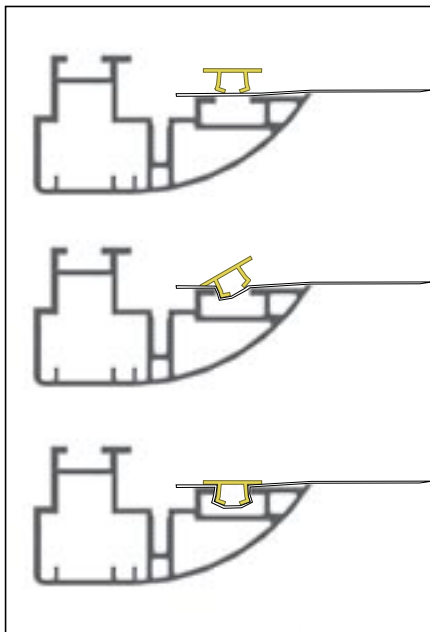

ClearPix Fixed-Frame Screen Technical Data Sheet

Assembly

The ClearPix Fixed frame screen is shipped as a kit to be assembled. The kit includes:

- four beams for the frame (top, bottom, sides)
- four flat brackets brackets (with sheetmetal screws)
- four positioning corner brackets (with set screws)
- four wall-hanging brackets
- projection screen material
- black backing layer (optional)
- plastic clipping extrusion (Pi-Grip)
- two frame stiffeners (for frames wider than 100")
- two or four extension tubes (for frames wider than 128")
- two or four extension braces (for frames wider than 128")
- necessary tooling for assembly

For full instructions, please refer to the Assembly Manual.

the screen fabric and the Black Backing are each held in place by a piece of patented Pi-Grip, which guarantees constant tension around the perimeter of the screen.