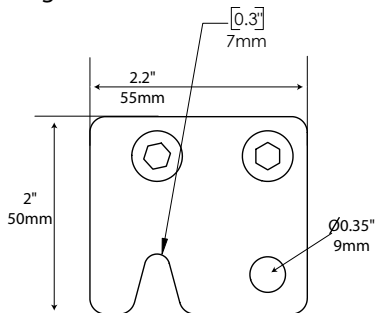

ClearPix Fixed-Frame Screen Technical Data Sheet

Mounting Dimensions

CLASSIC FIXED SCREEN'S MOUNTING SYSTEM

There are 4 wall brackets with screens inferior to 126" and 6 brackets with screens wider than 126" and each have 2 mounting holes. They are placed along the top and bottom portions or on each side of the frame. The mounting brackets rest on screws fixed in the wall.