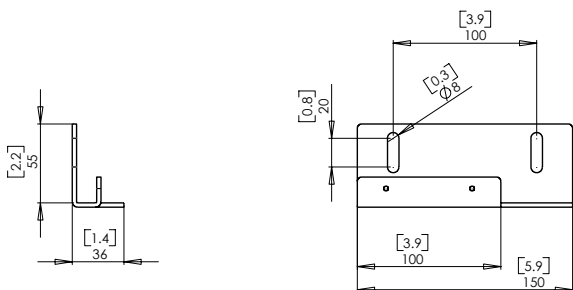

There are 4 wall brackets with screens inferior to 126" and 6 brackets with screens wider than 126" and each have 2 mounting holes. They are placed along the top and bottom portions or on each side of the frame. The mounting brackets rest on screws fixed in the wall.

They are placed along the top and bottom portions of the frame, near the corners, and are completely invisible from the front.

The frame rests on the lower pair of brackets, and each of the four brackets has a plastic clip which maintains the frame in position. The brackets require no lateral or vertical movement for installation, so they are perfectly suited for flush/aperture mounting.