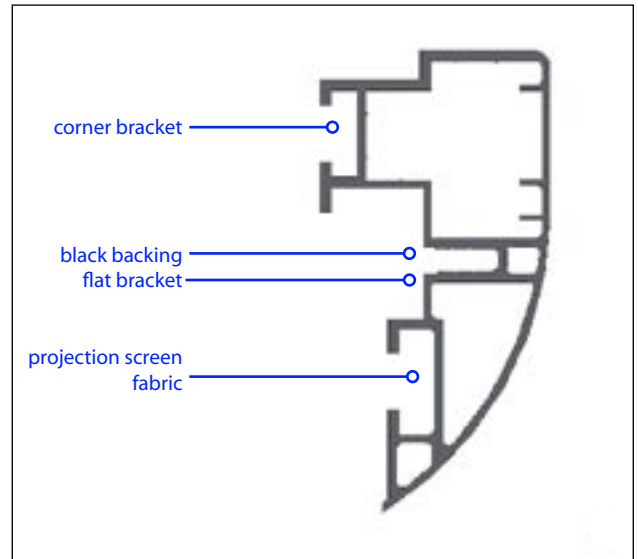

Assembly

The ClearPix Fixed frame screen is shipped as a kit to be assembled. The kit includes:

- four beams for the frame (top, bottom, sides)
- four flat brackets brackets (with sheetmetal screws)
- four positioning corner brackets (with set screws)
- four wall-hanging brackets
- projection screen material
- black backing layer (optional)
- plastic clipping extrusion (Pi-Grip)
- two frame stiffeners (for frames wider than 100")
- two or four extension tubes (for frames wider than 128")
- two or four extension braces (for frames wider than 128")
- necessary tooling for assembly

For full instructions, please refer to the Assembly Manual.

the screen fabric and the Black Backing are each held in place by a piece of patented Pi-Grip, which guarantees constant tension around the perimeter of the screen.