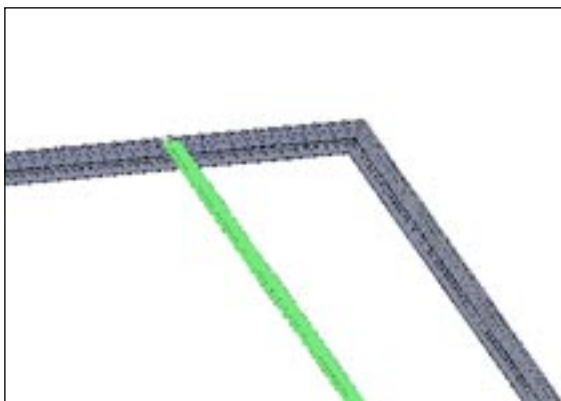

frames wider than 100" have two frame stiffeners to eliminate warpage