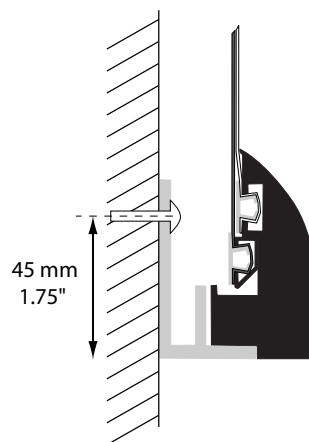

SUPREME FIXED SCREEN'S MOUNTING SYSTEM CLASSIC FIXED SCREEN'S OPTIONAL FLUSH MOUNT SYSTEM

There are 4 wall brackets (2 top, 2 bottom) which each have 2 mounting slots 8 mm / 5/16" wide and 25mm / 1" tall, spaced 100 mm apart.

They are placed along the top and bottom portions of the frame, near the corners, and are completely invisible from the front.

The frame rests on the lower pair of brackets, and each of the four brackets has a plastic clip which maintains the frame in position. The brackets require no lateral or vertical movement for installation, so they are perfectly suited for flush/aperture mounting.