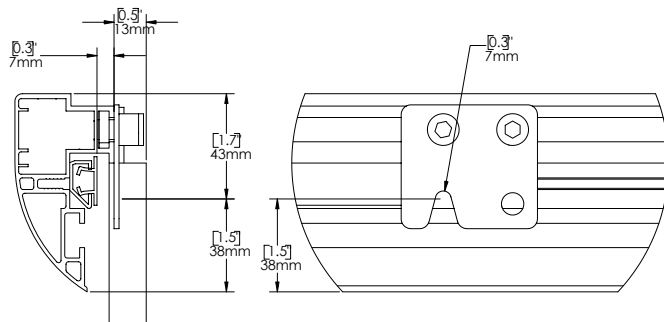

ClearPix Fixed-Frame Screen Technical Data Sheet

Mounting Dimensions

CLASSIC FIXED SCREEN'S MOUNTING SYSTEM

There are 4 wall brackets with screens inferior to 126" and 6 brackets with screens wider than 126" and each have 2 mounting holes. They are placed along the top and bottom portions or on each side of the frame. The mounting brackets rest on screws fixed in the wall.