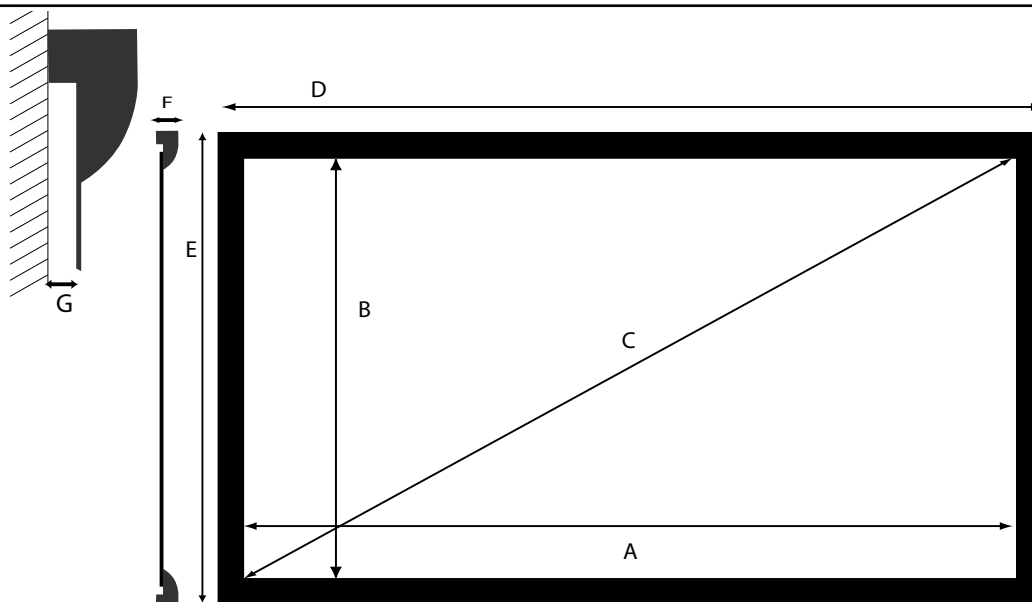

**ClearPix
Fixed-Frame Screen
Technical Data Sheet**

SCREEN Home Theater Systems

RESEARCH

ClearPix Fixed-Frame Screen Technical Data Sheet

Product Dimensions (16/9)

ClearPix1

ITEM	OBJECT	50"	60"	70"	80"	90"	96"	100"
A	Image Width	50" 1270mm	60" 1524mm	70" 1778mm	80" 2032mm	90" 2286mm	96" 2438mm	100" 2540mm
B	Image Height	28.1" 713mm	33.7" 856mm	39.4" 1000mm	45" 1143mm	50.6" 1286mm	54" 1372mm	56.3" 1429mm
C	Image Diag.	57.4" 1457mm	68.8" 1748mm	80.3" 2040mm	91.8" 2331mm	103.3" 2623mm	110.1" 2798mm	114.7" 2914mm
D	Overall Width	56.2" 1430mm	66.3" 1684mm	76.3" 1938mm	86.3" 2192mm	96.3" 2446mm	102.3" 2598mm	106.3" 2700mm
E	Overall Height	34.3" 873mm	40" 1016mm	45.7" 1160mm	51.2" 1303mm	56.4" 1446mm	60.3" 1532mm	62.6" 1589mm
	Frame Width	3.15" 80 mm						
F	Frame depth	1.57" 40 mm						
G	Screen offset	Classic						
		Supreme / Classic + Flush Mount Kit						
	Weight	25.3lbs 11.5kg	28.6lbs 13kg	32 lbs 14.5 kg	35 lbs 16 kg	39 lbs 17.5 kg	42 lbs 19 kg	45 lbs 20.5 kg