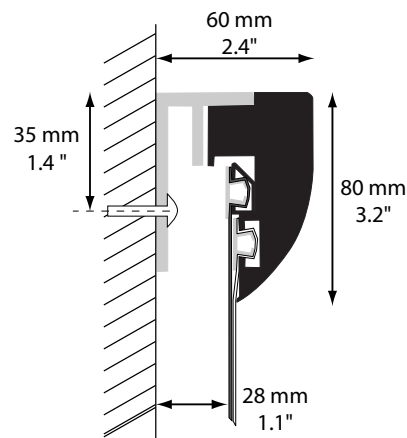

frames wider than 100" have two frame stiffeners to eliminate warpage

frames wider than 126" have internal extension bracing

ClearPix Fixed-Frame Screen Technical Data Sheet

Mounting Dimensions

CLASSIC FIXED SCREEN'S MOUNTING SYSTEM

There are 4 wall brackets with screens inferior to 126" and 6 brackets with screens wider than 126" and each have 2 mounting holes. They are placed along the top and bottom portions or on each side of the frame. The mounting brackets rest on screws fixed in the wall.

SUPREME FIXED SCREEN'S MOUNTING SYSTEM CLASSIC FIXED SCREEN'S OPTIONAL FLUSH MOUNT SYSTEM

There are 4 wall brackets (2 top, 2 bottom) which each have 2 mounting slots 8 mm / 5/16" wide and 25mm / 1" tall, spaced 100 mm apart.

They are placed along the top and bottom portions of the frame, near the corners, and are completely invisible from the front.

The frame rests on the lower pair of brackets, and each of the four brackets has a plastic clip which maintains the frame in position. The brackets require no lateral or vertical movement for installation, so they are perfectly suited for flush/aperture mounting.