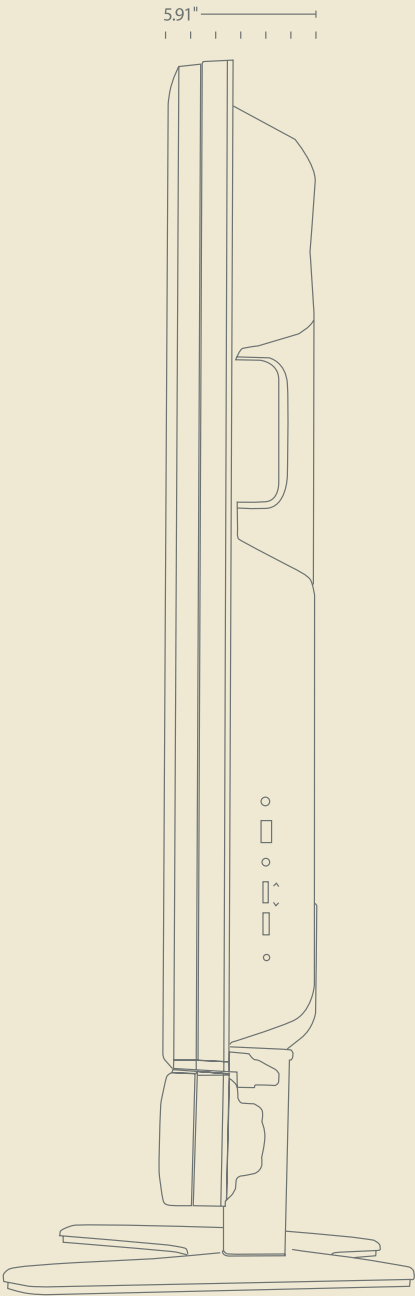

The beauty is in the details.

And now those details are even bigger.

Like always, AQUOS® Liquid Crystal Televisions are a beautiful combination of leading-edge technology and thoughtful design—bringing a new level of elegance and sophistication to any home. And it's only from Sharp. With a striking titanium finish, the D90U series includes the two largest screen sizes in the AQUOS family, the 65-inch LC-65D90U and the 57-inch LC-57D90U.

Power. Performance. Perfection. That's what comes with the ever-impressive D90U Series. The LC-65D90U and LC-57D90U models boast 1920 x 1080 resolution Advanced Super View LCD panels for full HD 1080p display—the highest HDTV spec available. Both models come equipped with an HDMI™ input, integrated HDTV tuners and a CableCARD™ slot. The 57" also features unbeatable 1500:1 contrast ratio and 4ms response time.